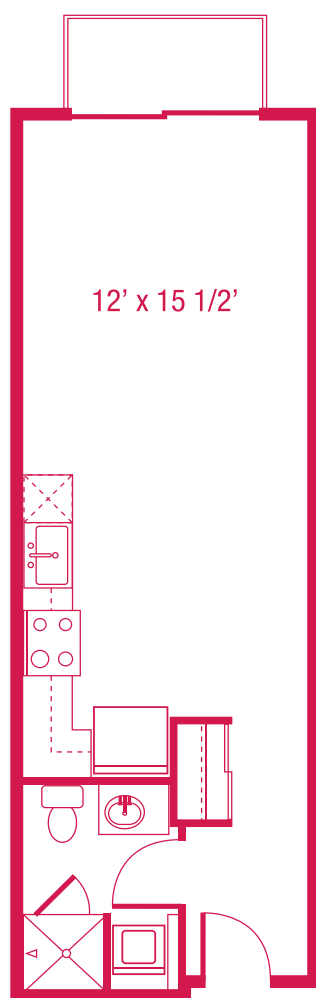

> A1.1

STUDIO
498 SQ.FT.

Units: 413, 415, 513, 515, 613, 615, 713, 715, 813, 815

**floorplans are not to scale
*all square feet and room dimensions are approximate
features and amenities are subject to change