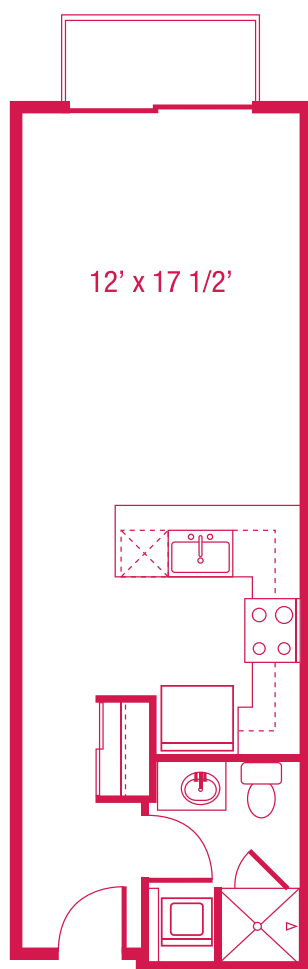

# > A1.2

STUDIO  
498 SQ.FT.

Units: 412, 414, 416, 512, 514, 516, 612, 614  
616, 712, 714, 716, 812, 814, 816

*\*floorplans are not to scale  
\*all square feet and room dimensions are approximate  
\*features and amenities are subject to change*