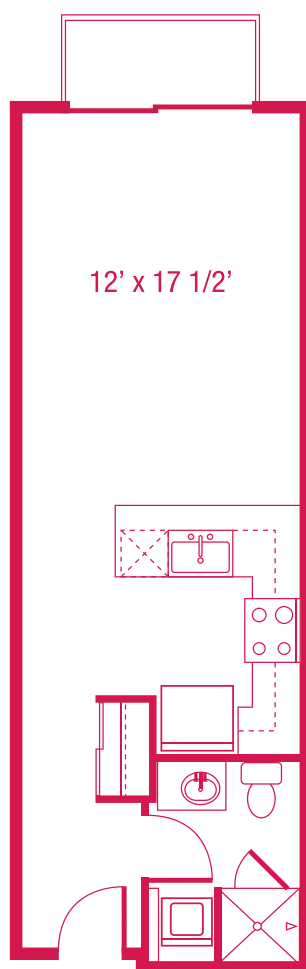

# > A1.2

STUDIO  
498 SQ.FT.

Units: 412, 414, 416, 512, 514, 516, 612, 614  
616, 712, 714, 716, 812, 814, 816

*\*floorplans are not to scale  
\*all square feet and room dimensions are approximate  
\*features and amenities are subject to change*