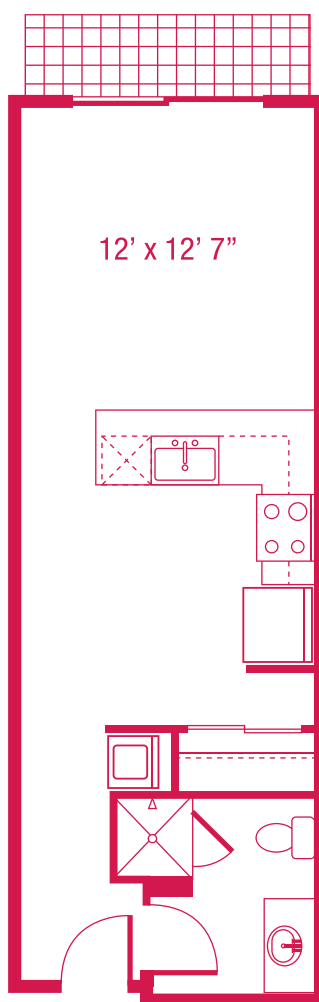

> A1.3

STUDIO
498 SQ.FT.

Units: 312, 314

**floorplans are not to scale
*all square feet and room dimensions are approximate
features and amenities are subject to change