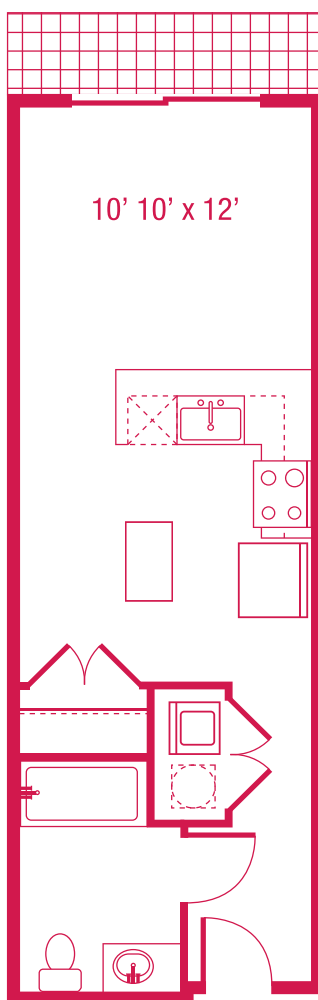

> A2

STUDIO
498 SQ.FT.

Units: 313, 315

**floorplans are not to scale
*all square feet and room dimensions are approximate
features and amenities are subject to change