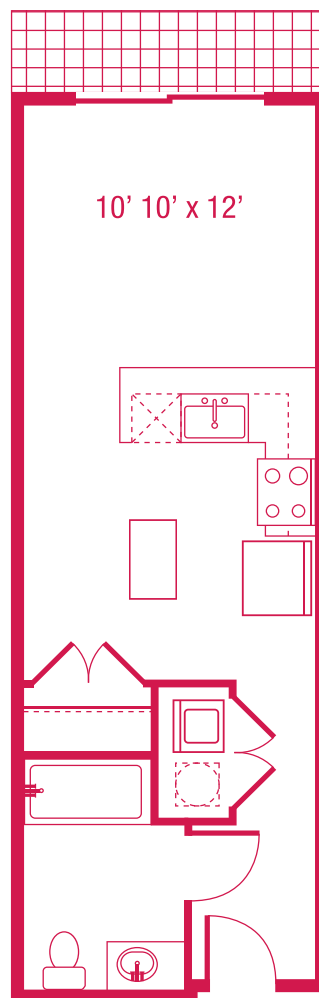

> A2

STUDIO  
498 SQ.FT.

Units: 313, 315

*\*floorplans are not to scale  
\*all square feet and room dimensions are approximate  
\*features and amenities are subject to change*