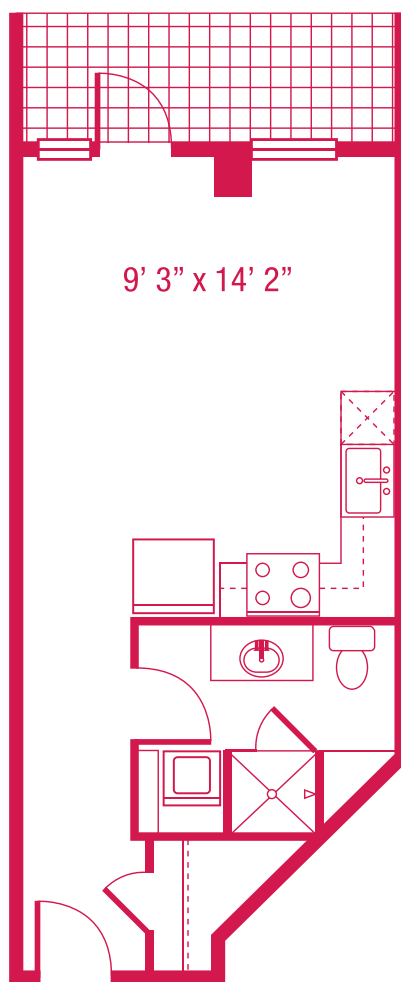

# > A3

STUDIO  
458 SQ.FT.

Units: 318

*\*floorplans are not to scale  
\*all square feet and room dimensions are approximate  
\*features and amenities are subject to change*