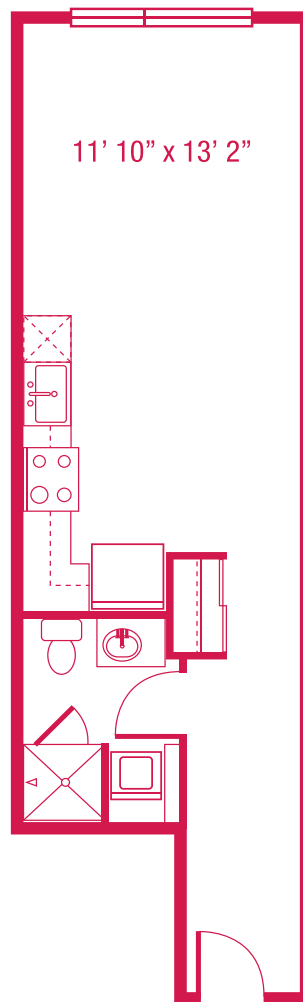

> A4

STUDIO
504 SQ.FT.

Units: 417, 517, 617, 717, 817

**floorplans are not to scale
*all square feet and room dimensions are approximate
features and amenities are subject to change