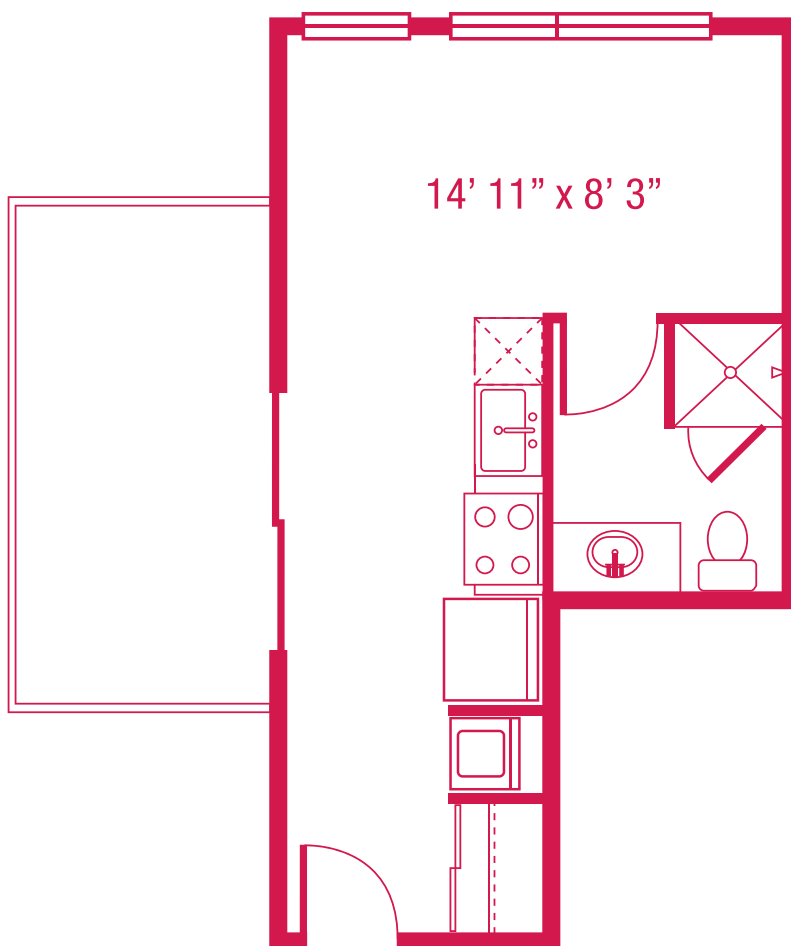

> A5

STUDIO
388 SQ.FT.

Units: 808

**floorplans are not to scale
*all square feet and room dimensions are approximate
features and amenities are subject to change