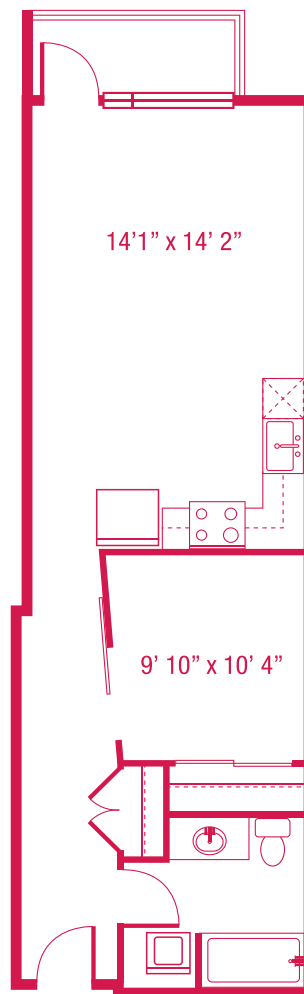

> B1

OPEN 1 BEDROOM
717 SQ.FT.

Units: 201

**floorplans are not to scale
*all square feet and room dimensions are approximate
features and amenities are subject to change