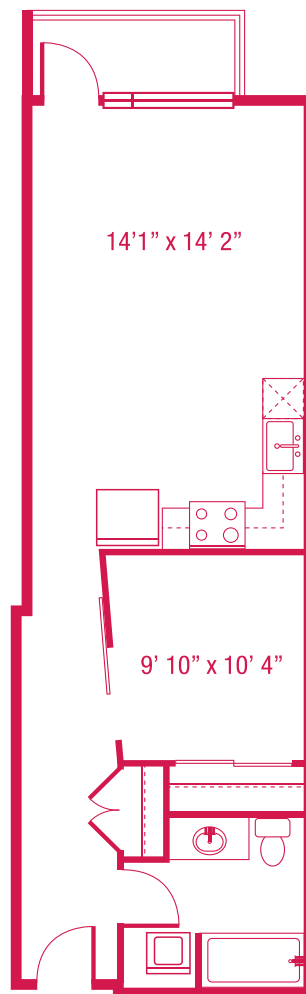

> B1

OPEN 1 BEDROOM
717 SQ.FT.

Units: 201

**floorplans are not to scale
*all square feet and room dimensions are approximate
features and amenities are subject to change