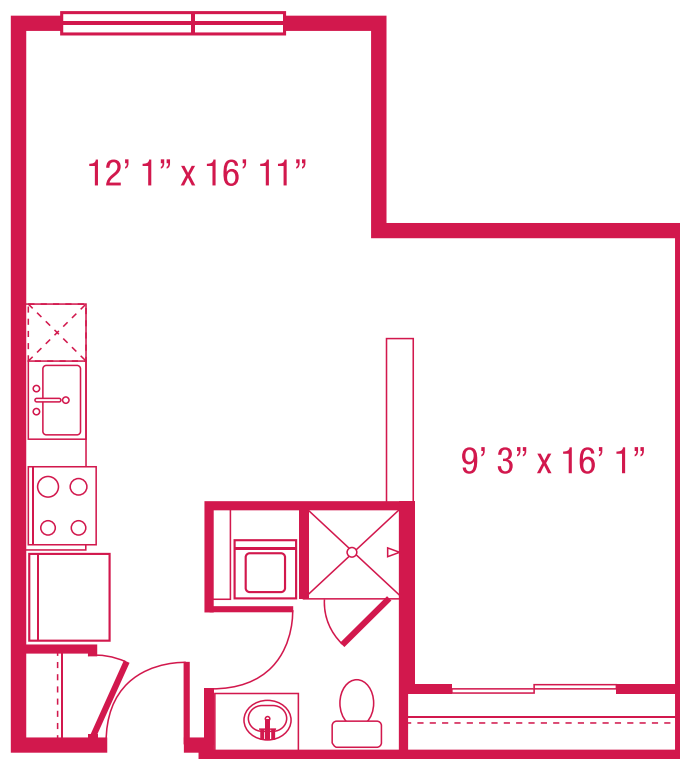

# > B10

OPEN 1 BEDROOM  
566 SQ.FT.

Units: 406, 506, 606

*\*floorplans are not to scale  
\*all square feet and room dimensions are approximate  
\*features and amenities are subject to change*