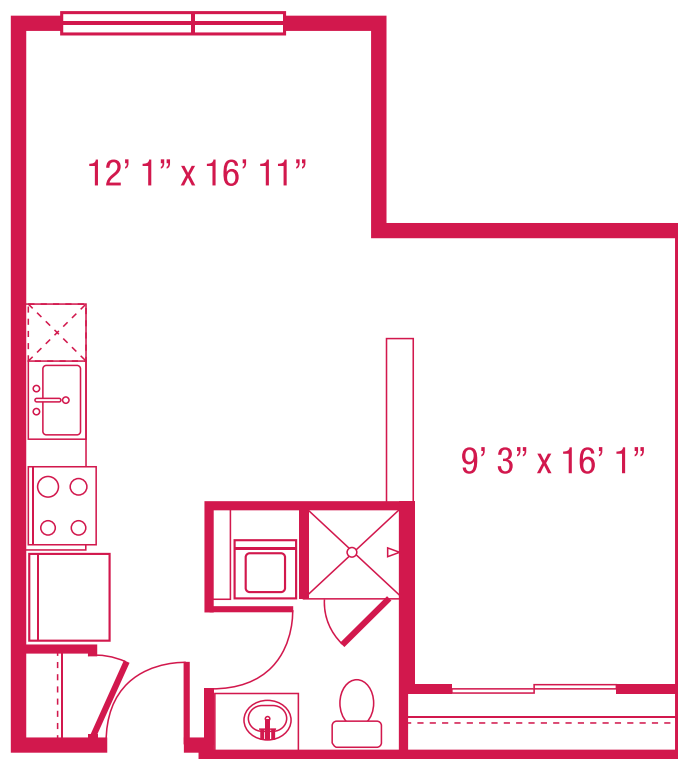

# > B10

OPEN 1 BEDROOM  
566 SQ.FT.

Units: 406, 506, 606

*\*floorplans are not to scale  
\*all square feet and room dimensions are approximate  
\*features and amenities are subject to change*