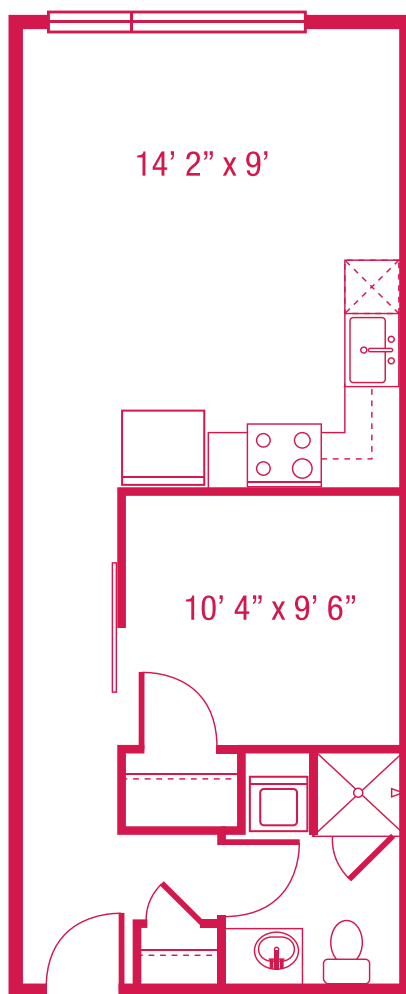

> B11

OPEN 1 BEDROOM
574 SQ.FT.

Units: 420, 520

**floorplans are not to scale
*all square feet and room dimensions are approximate
features and amenities are subject to change