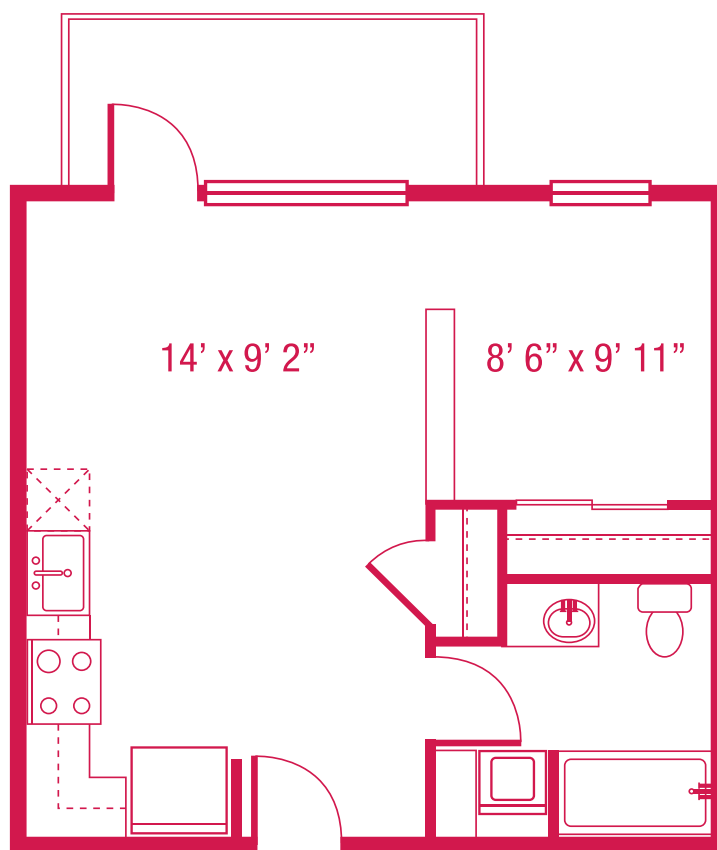

> B12

OPEN 1 BEDROOM
534 SQ.FT.

Units: 620

**floorplans are not to scale
*all square feet and room dimensions are approximate
features and amenities are subject to change