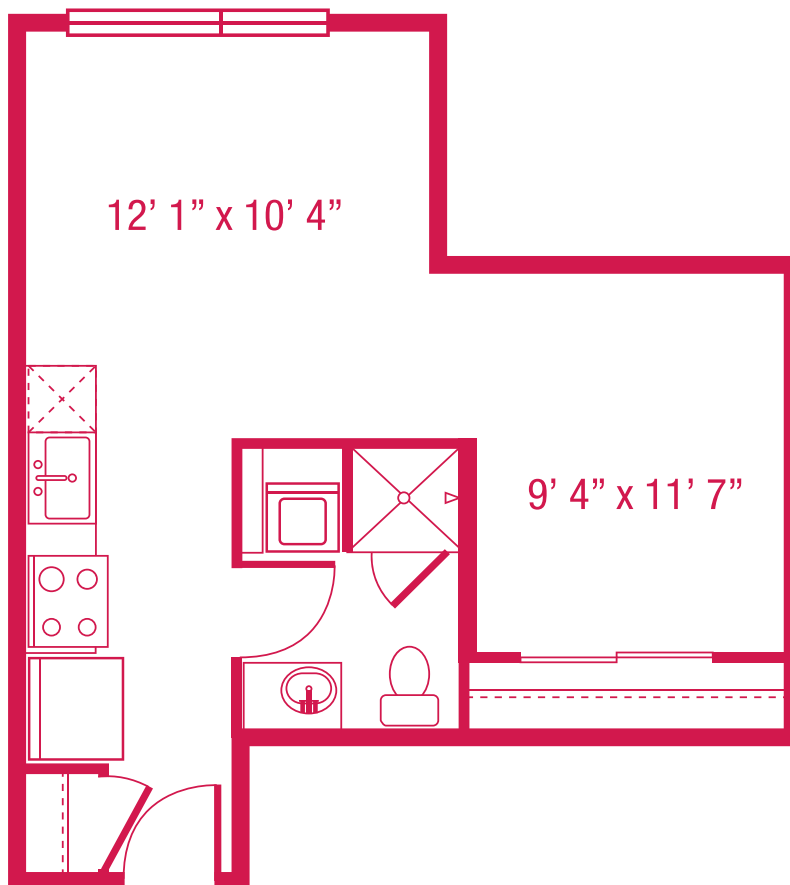

# > B13

OPEN 1 BEDROOM  
493 SQ.FT.

Units: 706

*\*floorplans are not to scale  
\*all square feet and room dimensions are approximate  
\*features and amenities are subject to change*