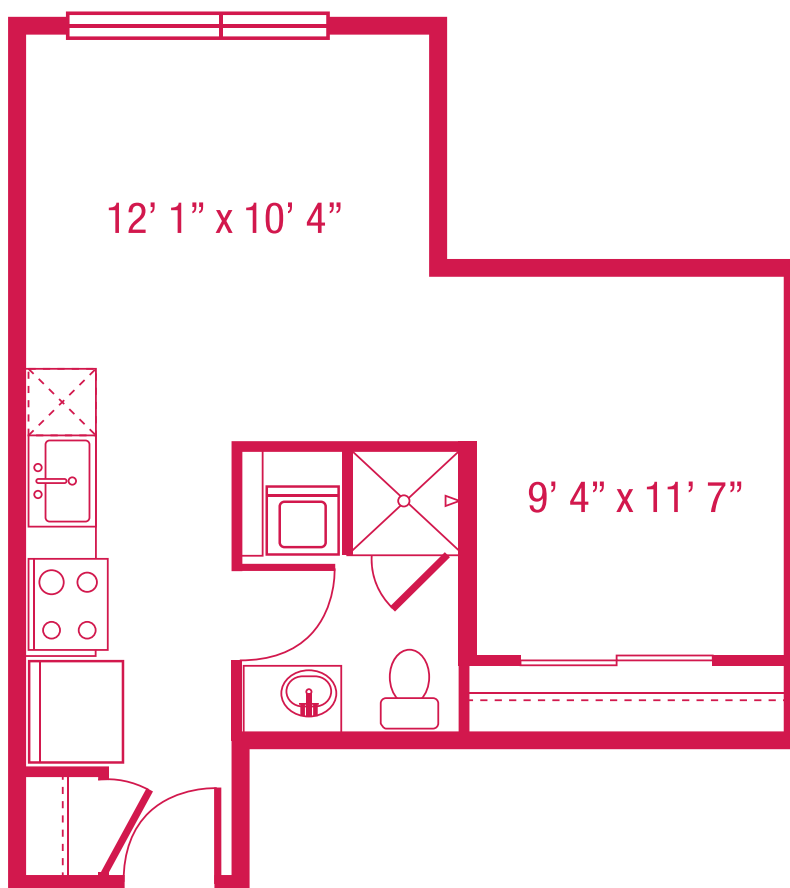

# > B13

OPEN 1 BEDROOM  
493 SQ.FT.

Units: 706

*\*floorplans are not to scale  
\*all square feet and room dimensions are approximate  
\*features and amenities are subject to change*