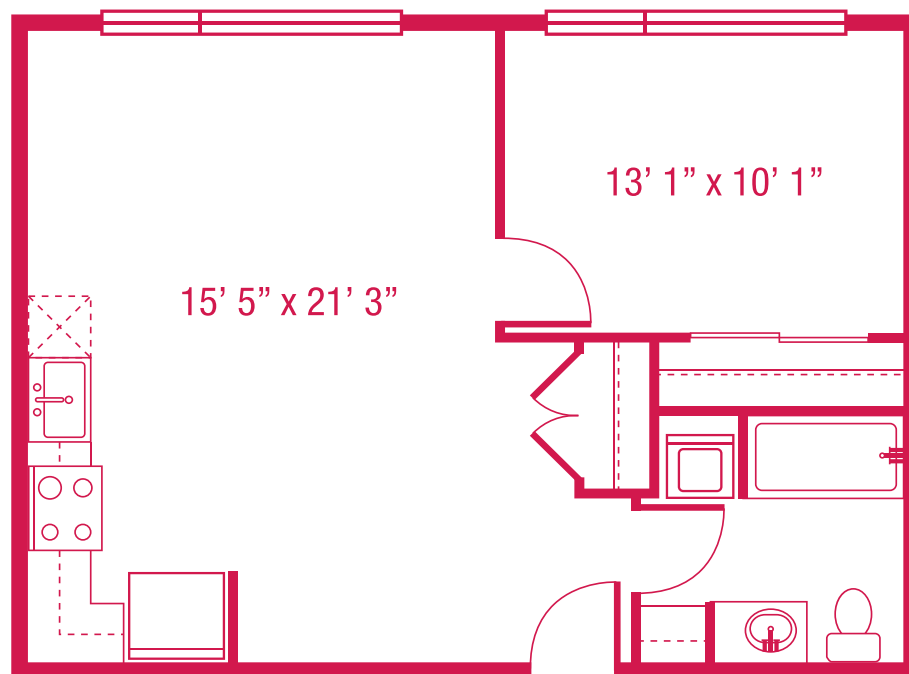

# > B14

1 BED/1 BATH  
674 SQ.FT.

Units: 720

*\*floorplans are not to scale  
\*all square feet and room dimensions are approximate  
\*features and amenities are subject to change*