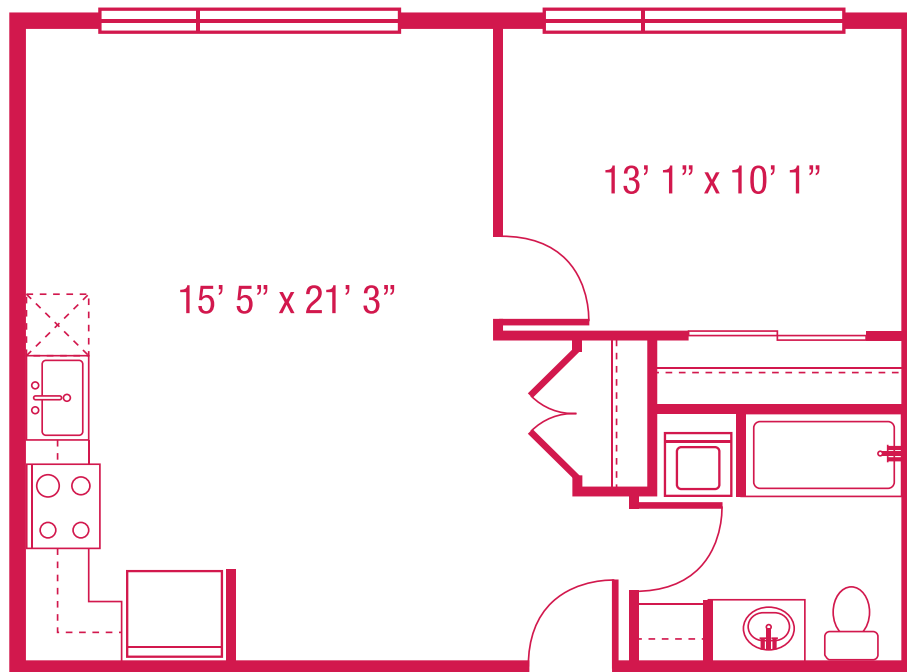

> B14

1 BED/1 BATH
674 SQ.FT.

Units: 720

**floorplans are not to scale
*all square feet and room dimensions are approximate
features and amenities are subject to change