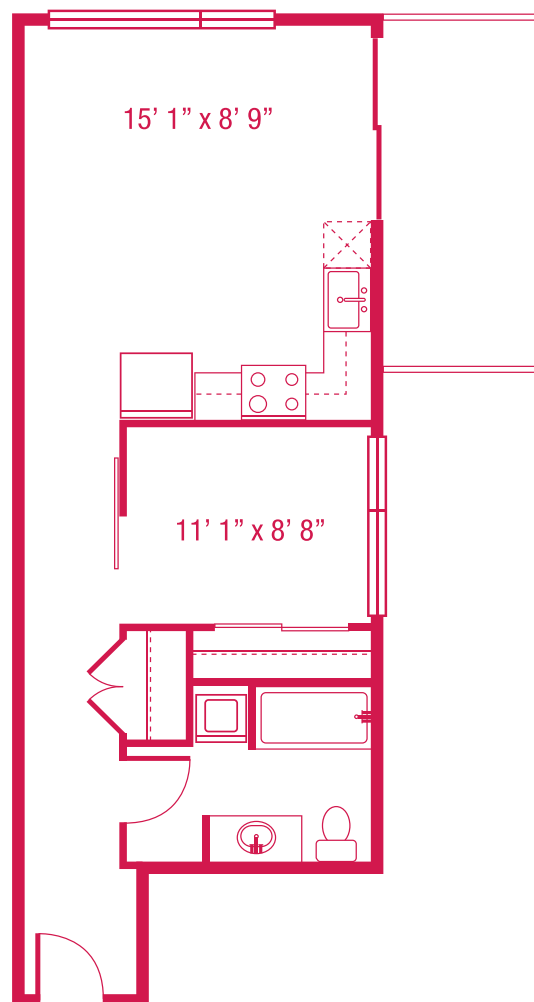

# > B15

OPEN 1 BEDROOM  
665 SQ.FT.

Units: 811

*\*floorplans are not to scale  
\*all square feet and room dimensions are approximate  
\*features and amenities are subject to change*