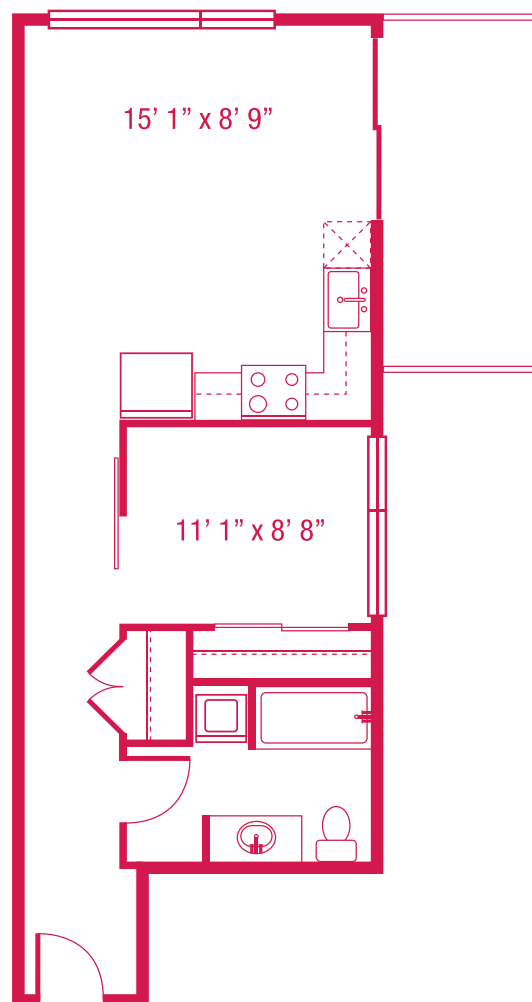

> B15

OPEN 1 BEDROOM
665 SQ.FT.

Units: 811

**floorplans are not to scale
*all square feet and room dimensions are approximate
features and amenities are subject to change