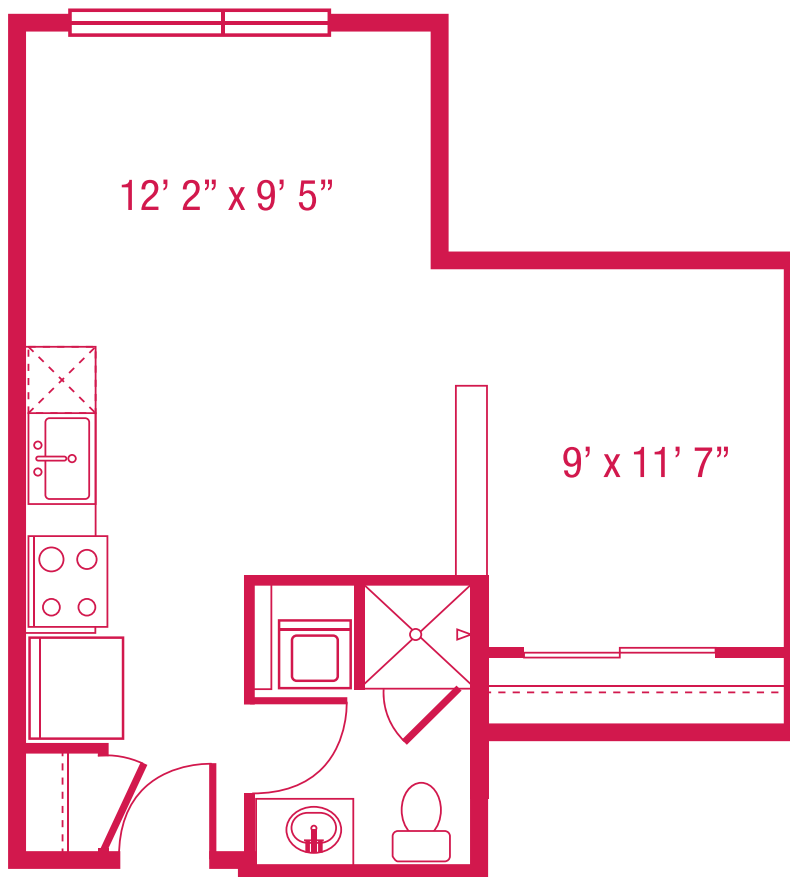

> B16

OPEN 1 BEDROOM
522 SQ.FT.

Units: 806

**floorplans are not to scale
*all square feet and room dimensions are approximate
features and amenities are subject to change