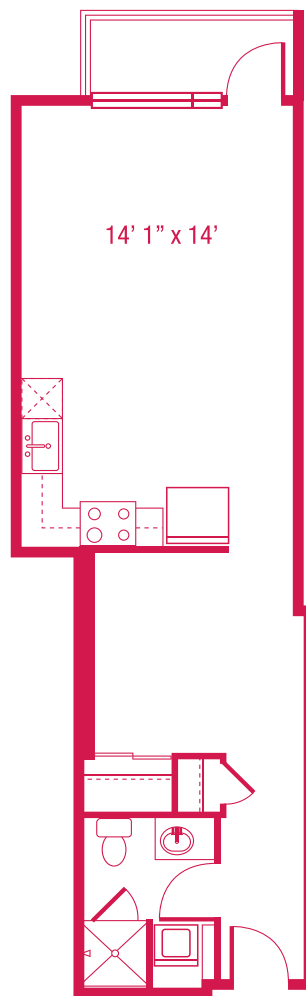

> B2

OPEN 1 BEDROOM  
641 SQ.FT.

Units: 202

*\*floorplans are not to scale  
\*all square feet and room dimensions are approximate  
\*features and amenities are subject to change*