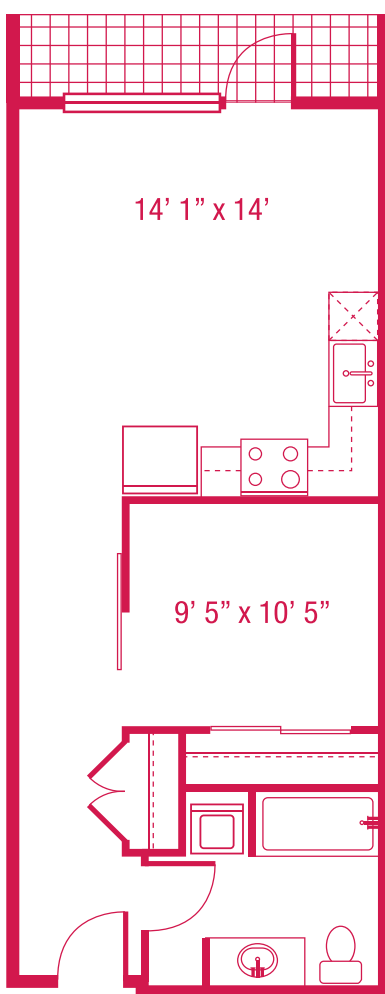

> B3

OPEN 1 BEDROOM
615 SQ.FT.

Units: 311

**floorplans are not to scale
*all square feet and room dimensions are approximate
features and amenities are subject to change