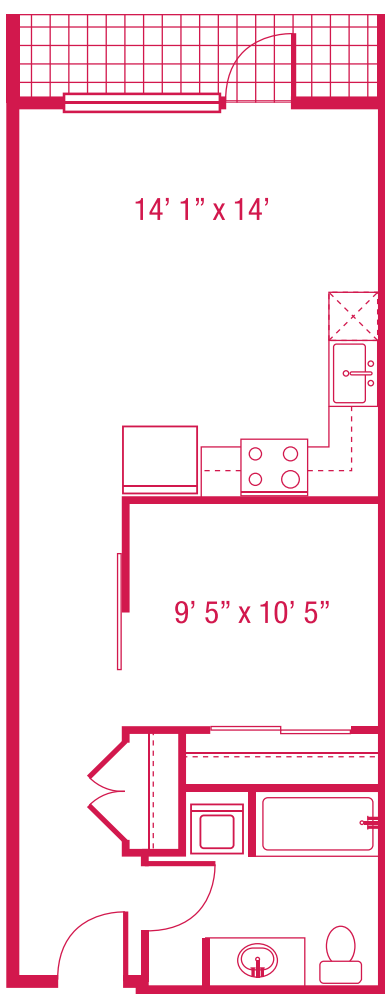

> B3

OPEN 1 BEDROOM  
615 SQ.FT.

Units: 311

*\*floorplans are not to scale  
\*all square feet and room dimensions are approximate  
\*features and amenities are subject to change*