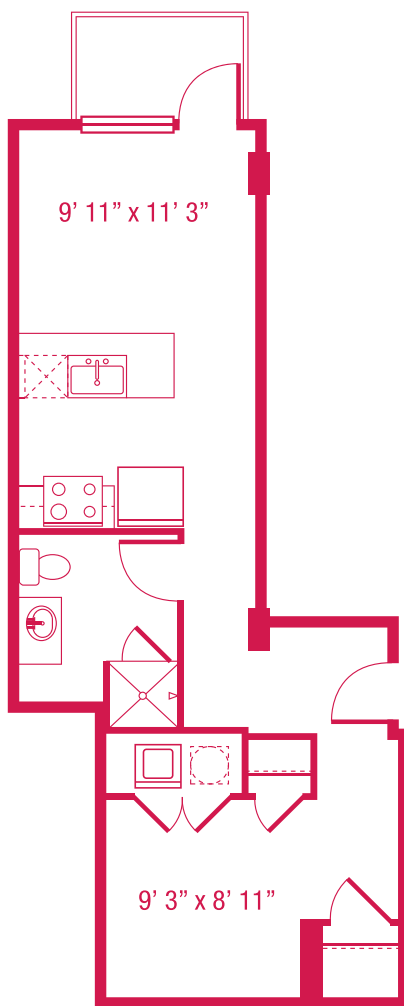

> B4

OPEN 1 BEDROOM
627 SQ.FT.

Units: 309

**floorplans are not to scale
*all square feet and room dimensions are approximate
features and amenities are subject to change