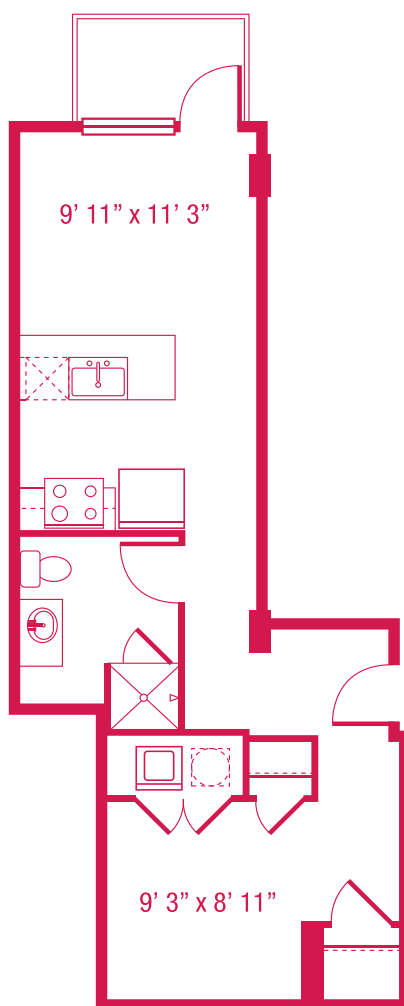

> B4

OPEN 1 BEDROOM
627 SQ.FT.

Units: 309

**floorplans are not to scale
*all square feet and room dimensions are approximate
features and amenities are subject to change