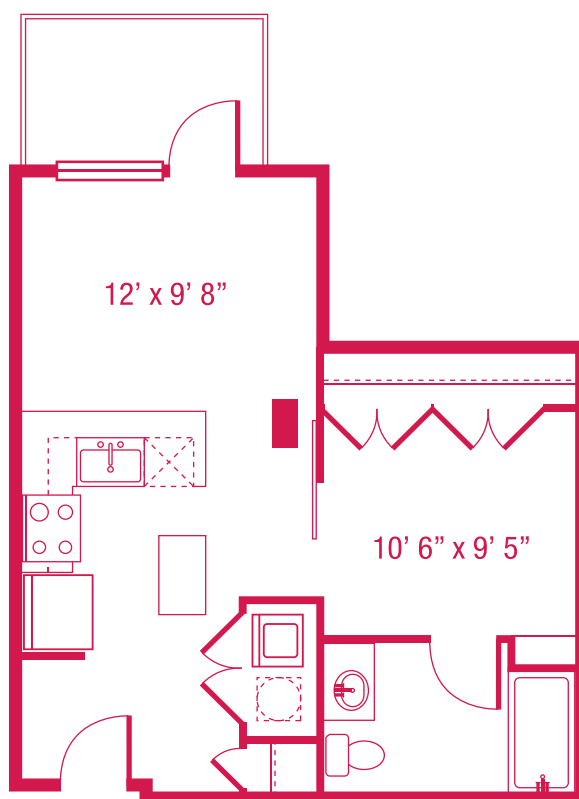

> B5

OPEN 1 BEDROOM
567 SQ.FT.

Units: 306

**floorplans are not to scale
*all square feet and room dimensions are approximate
features and amenities are subject to change