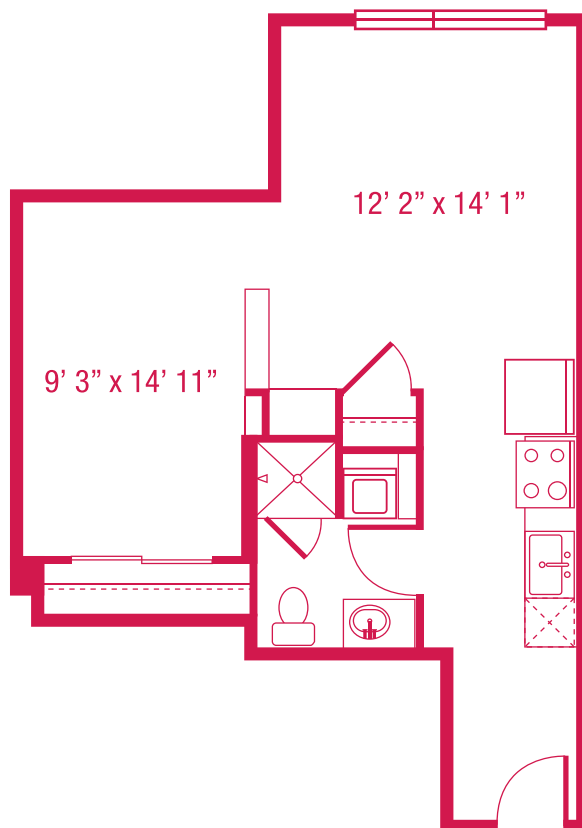

> B6

OPEN 1 BEDROOM  
588 SQ.FT.

Units: 303, 403, 503, 603, 703, 803

*\*floorplans are not to scale  
\*all square feet and room dimensions are approximate  
\*features and amenities are subject to change*