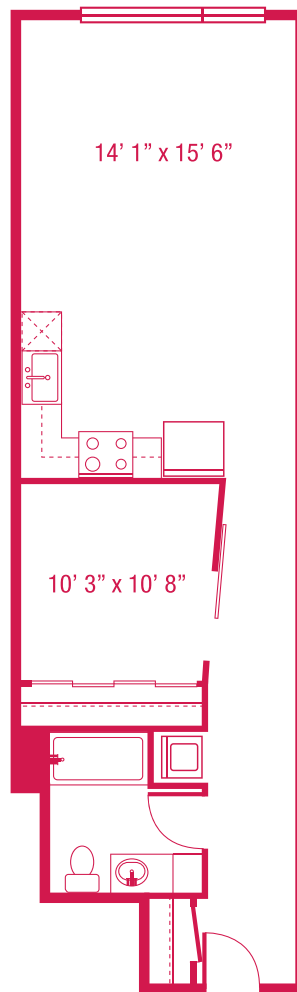

> B7

OPEN 1 BEDROOM
750 SQ.FT.

Units: 324, 424, 524

**floorplans are not to scale
*all square feet and room dimensions are approximate
features and amenities are subject to change