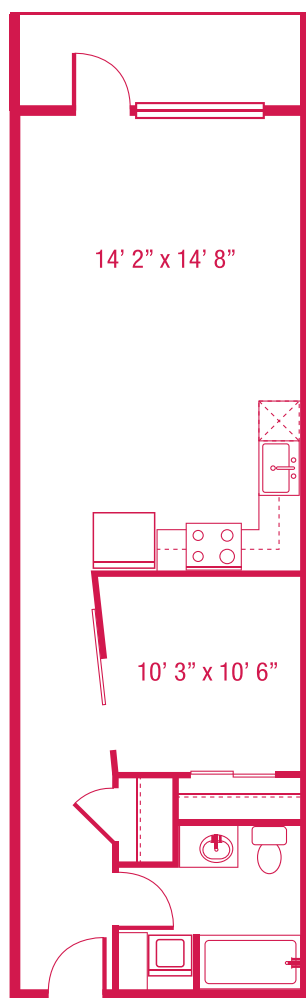

> B8

OPEN 1 BEDROOM  
696 - 698 SQ.FT.

Units: 322, 323, 421, 422, 423, 521, 522, 523

*\*floorplans are not to scale  
\*all square feet and room dimensions are approximate  
\*features and amenities are subject to change*