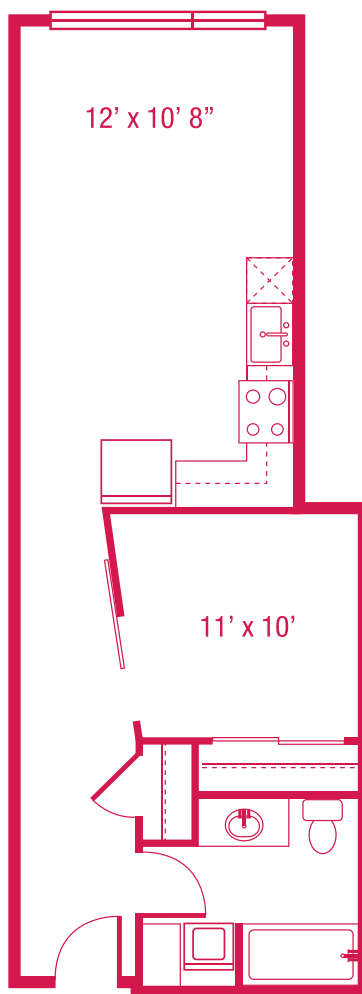

> B9

OPEN 1 BEDROOM
644 SQ.FT.

Units: 411, 511, 611, 711

**floorplans are not to scale
*all square feet and room dimensions are approximate
features and amenities are subject to change