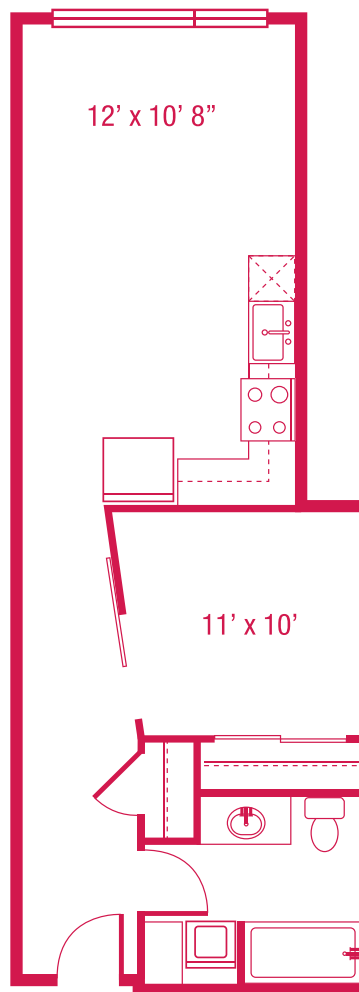

> B9

OPEN 1 BEDROOM
644 SQ.FT.

Units: 411, 511, 611, 711

**floorplans are not to scale
*all square feet and room dimensions are approximate
features and amenities are subject to change