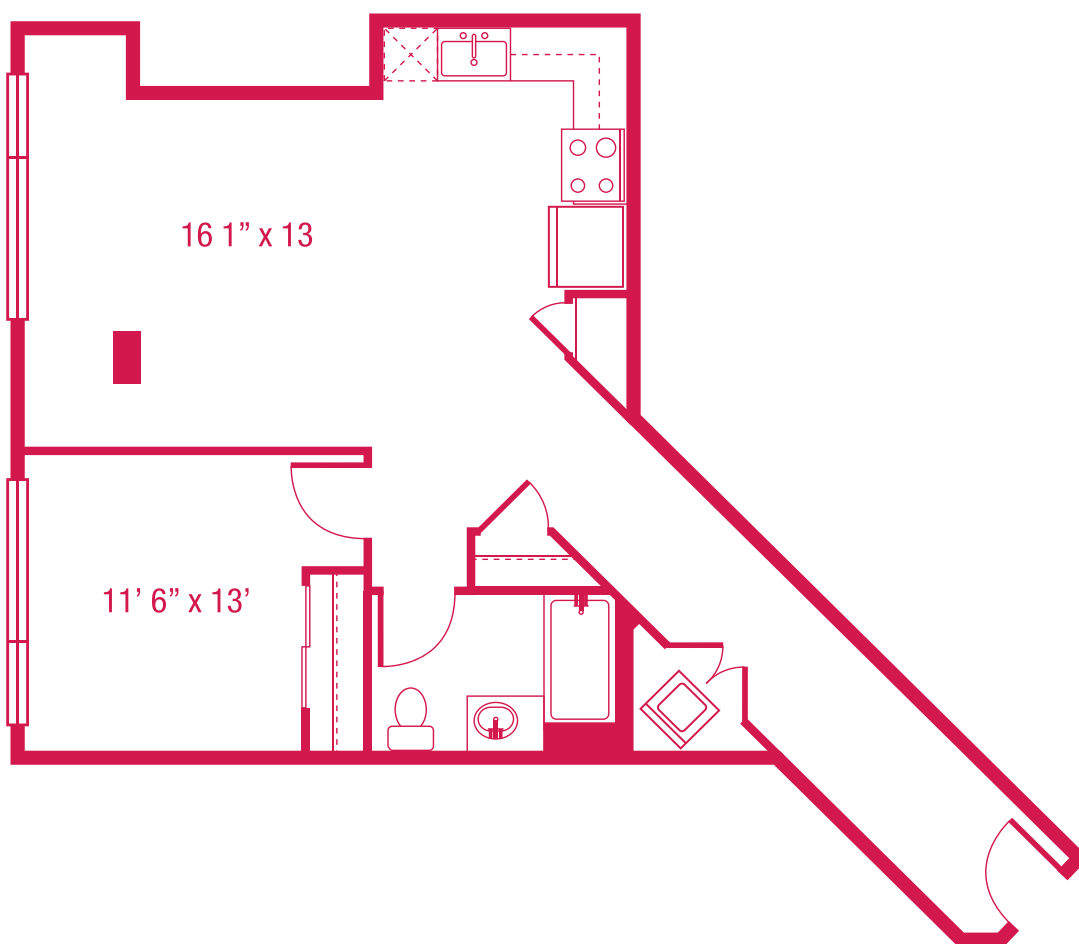

# > C1

1 BED/1 BATH  
855 SQ.FT.

Units: 317

*\*floorplans are not to scale  
\*all square feet and room dimensions are approximate  
\*features and amenities are subject to change*