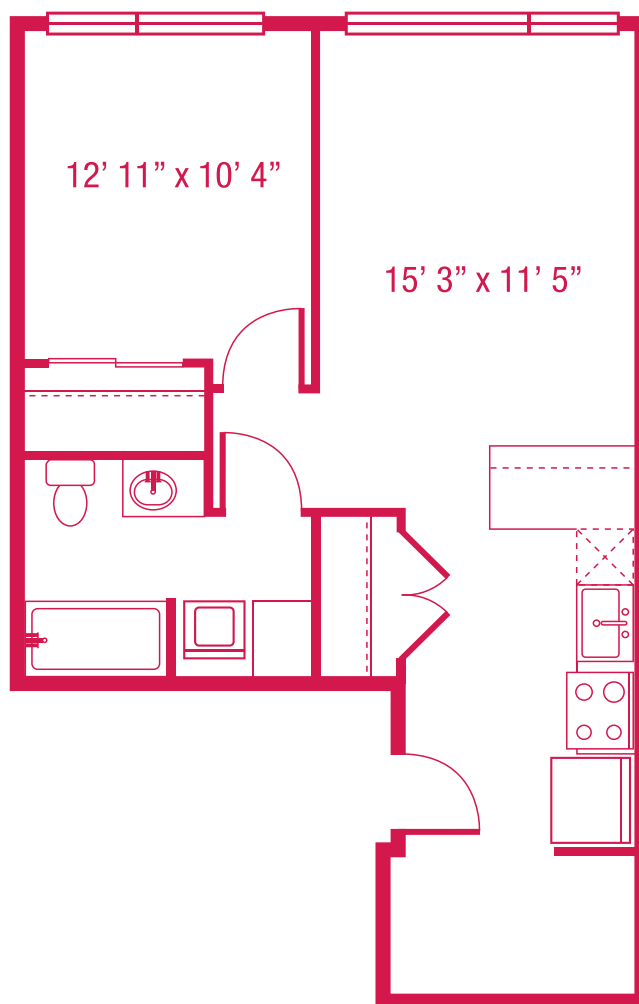

> C10

1 BED/1 BATH/1 DEN
686 SQ.FT.

Units: 418, 518

**floorplans are not to scale
*all square feet and room dimensions are approximate
features and amenities are subject to change