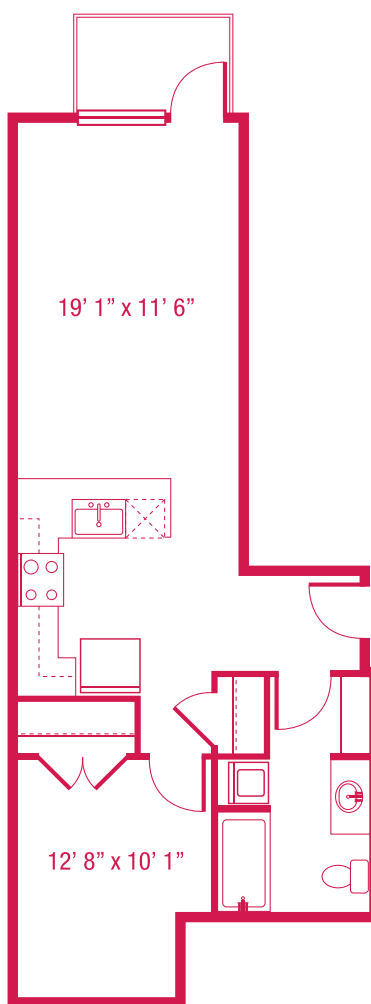

# > C11

1 BED/1 BATH  
724 SQ.FT.

Units: 409, 509, 609, 709

*\*floorplans are not to scale  
\*all square feet and room dimensions are approximate  
\*features and amenities are subject to change*