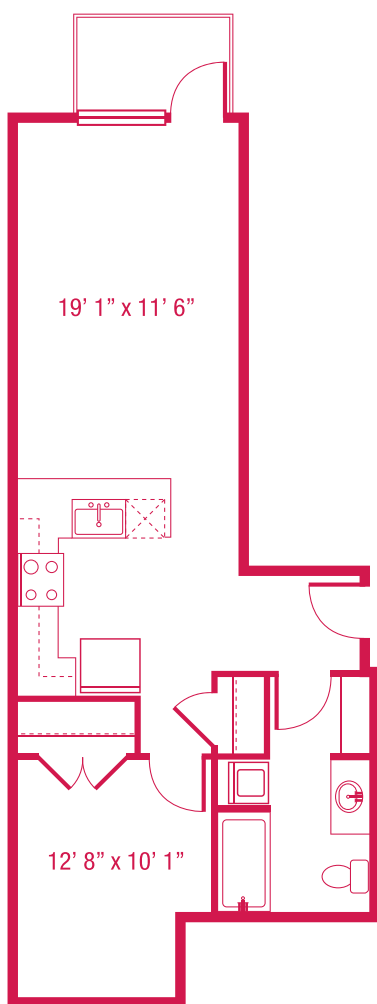

# > C11

1 BED/1 BATH  
724 SQ.FT.

Units: 409, 509, 609, 709

*\*floorplans are not to scale  
\*all square feet and room dimensions are approximate  
\*features and amenities are subject to change*