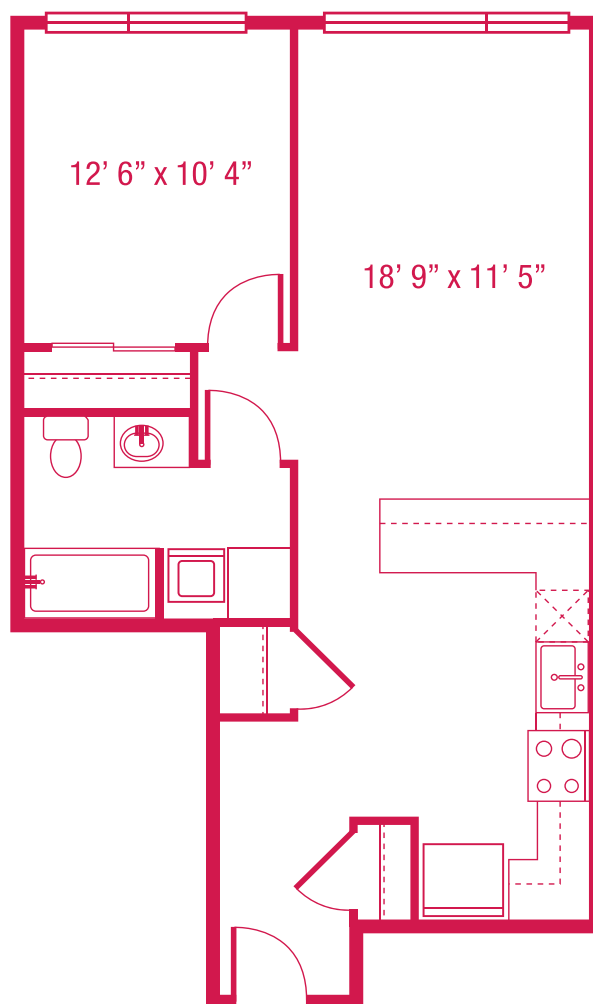

> C12

1 BED/1 BATH
764 SQ.FT.

Units: 618, 718, 818

**floorplans are not to scale
*all square feet and room dimensions are approximate
features and amenities are subject to change