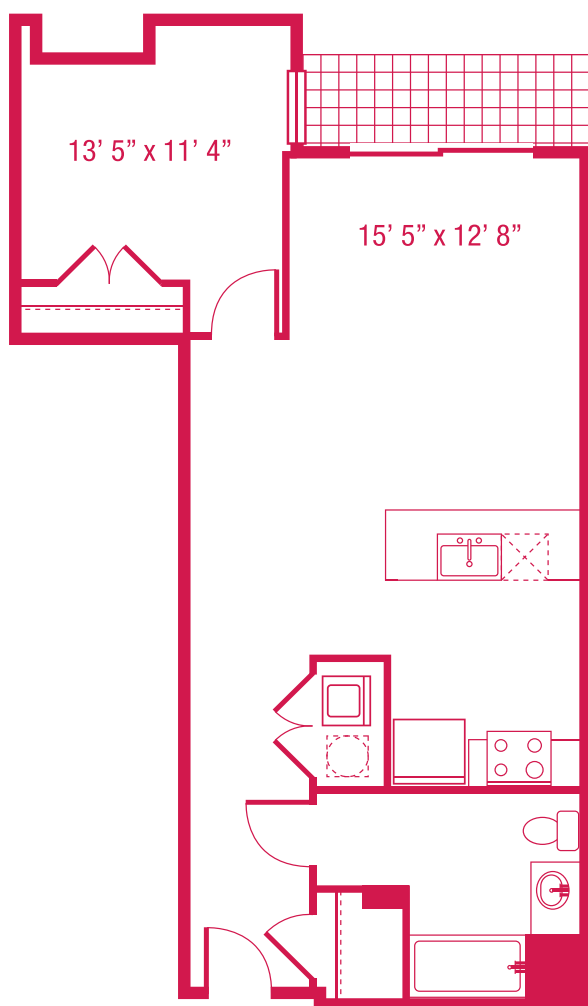

> C2

1 BED/1 BATH
842 SQ.FT.

Units: 316

**floorplans are not to scale
*all square feet and room dimensions are approximate
features and amenities are subject to change