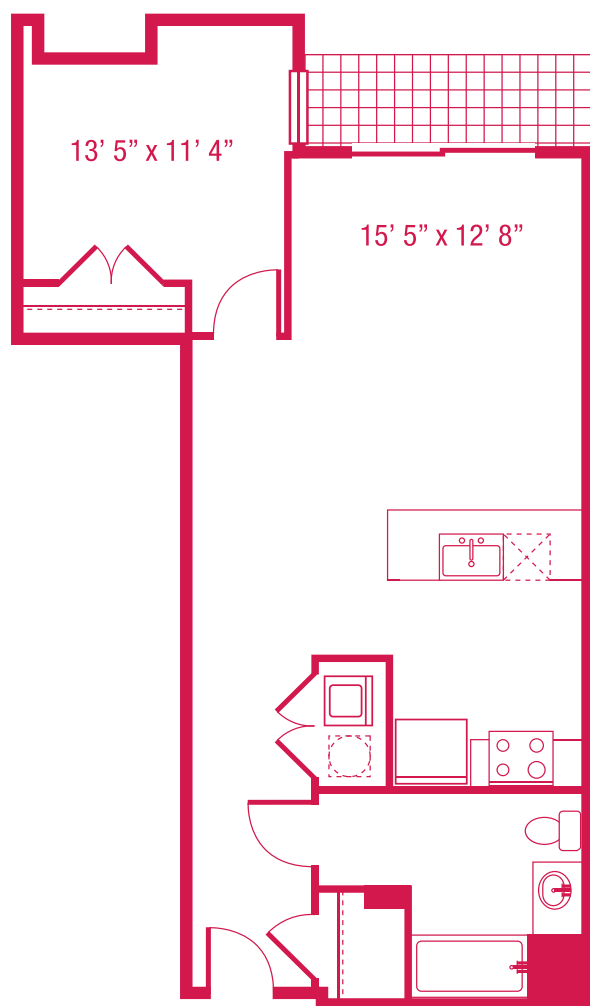

> C2

1 BED/1 BATH
842 SQ.FT.

Units: 316

**floorplans are not to scale
*all square feet and room dimensions are approximate
features and amenities are subject to change