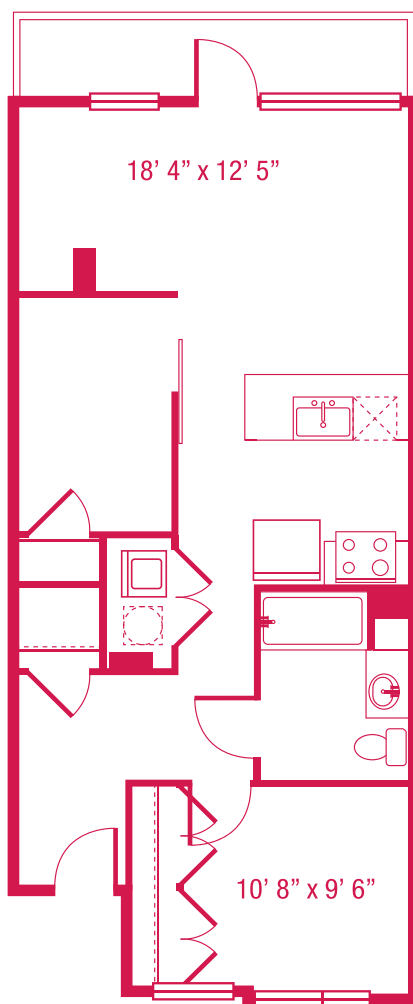

> C3

1 BED/1 BATH/1 DEN
844 SQ.FT.

Units: 310

**floorplans are not to scale
*all square feet and room dimensions are approximate
features and amenities are subject to change