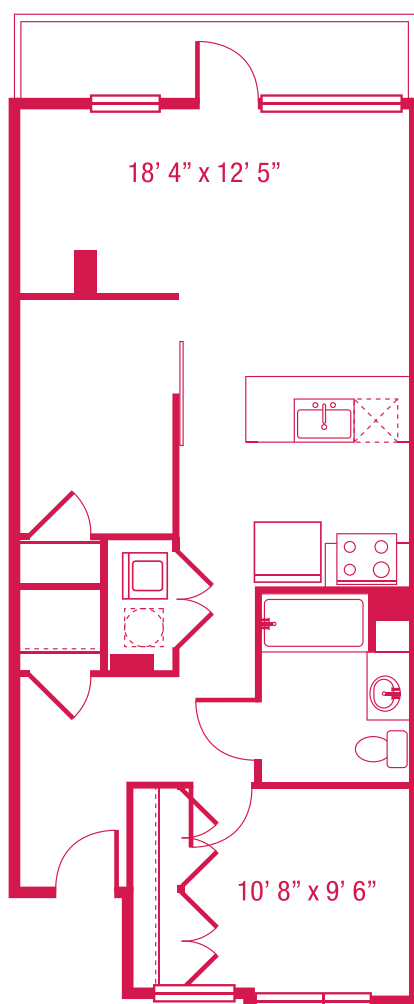

> C3

1 BED/1 BATH/1 DEN
844 SQ.FT.

Units: 310

**floorplans are not to scale
*all square feet and room dimensions are approximate
features and amenities are subject to change