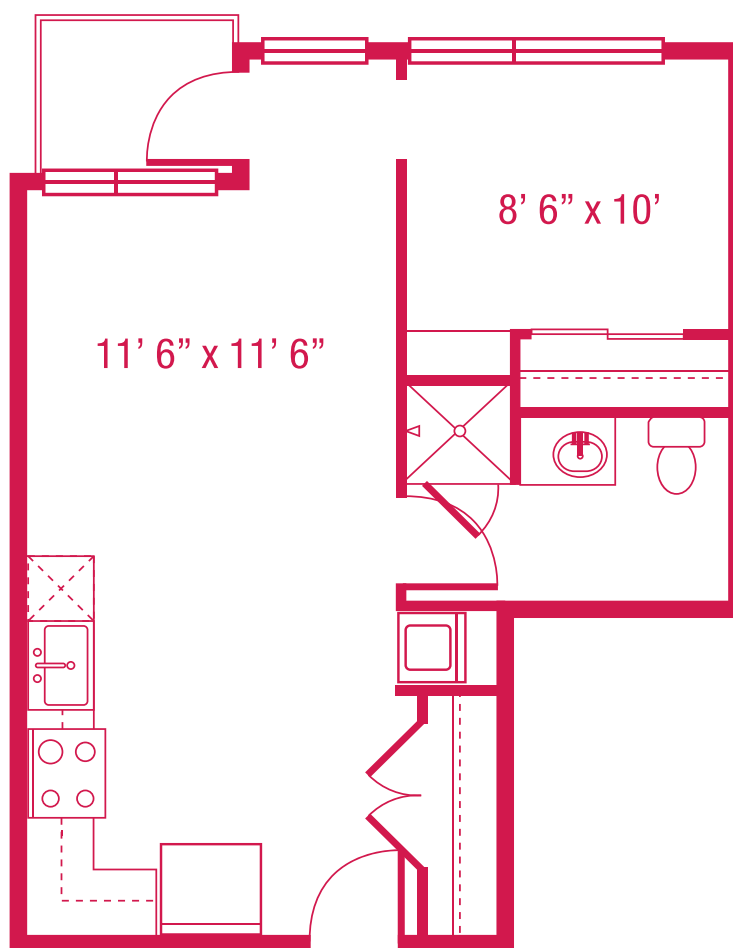

> C4

OPEN 1 BEDROOM
553 SQ.FT.

Units: 308, 408, 508, 608, 708

**floorplans are not to scale
*all square feet and room dimensions are approximate
features and amenities are subject to change