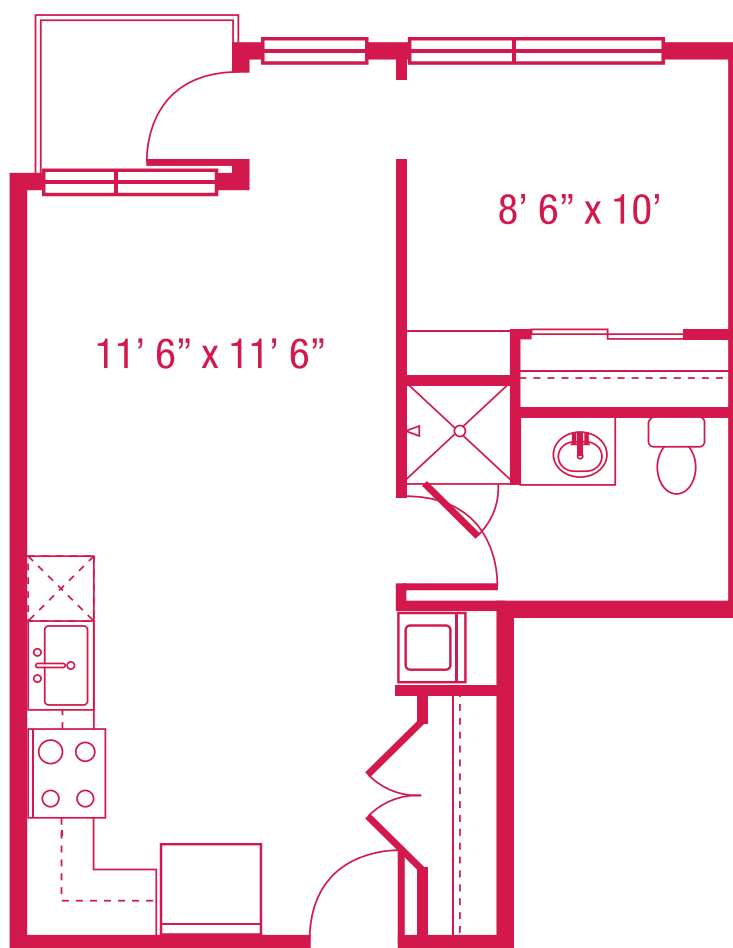

# > C4

OPEN 1 BEDROOM  
553 SQ.FT.

Units: 308, 408, 508, 608, 708

*\*floorplans are not to scale  
\*all square feet and room dimensions are approximate  
\*features and amenities are subject to change*