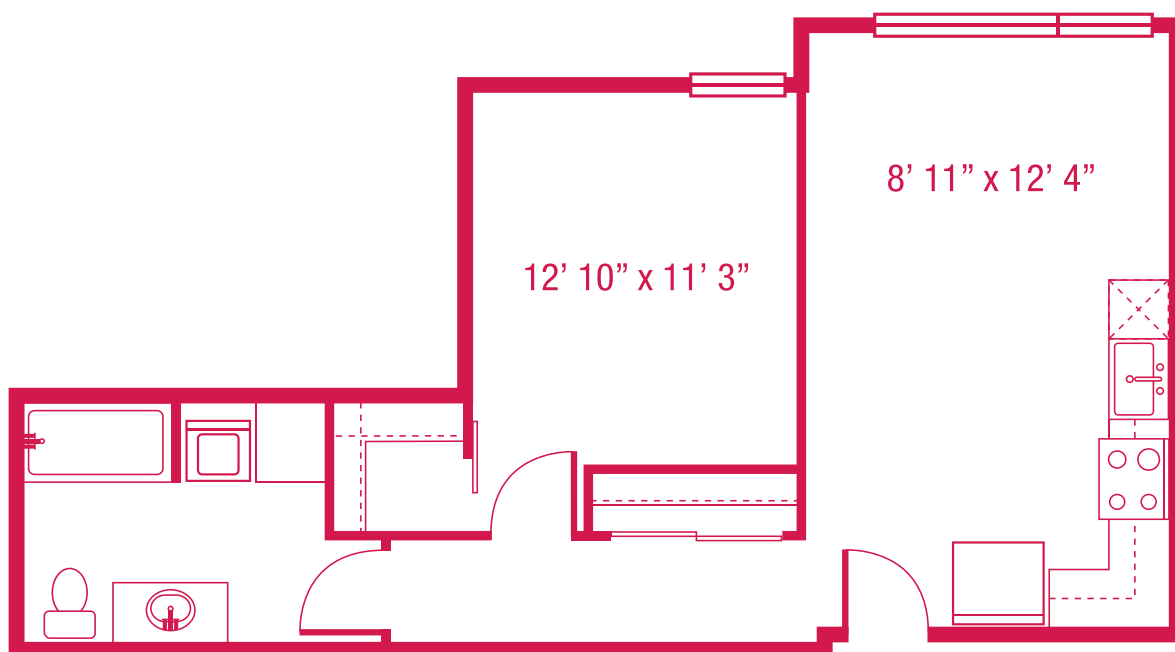

> C5

1 BED/1 BATH
670 - 678 SQ.FT.

Units: 305, 405, 505, 605, 705, 805

**floorplans are not to scale
*all square feet and room dimensions are approximate
features and amenities are subject to change