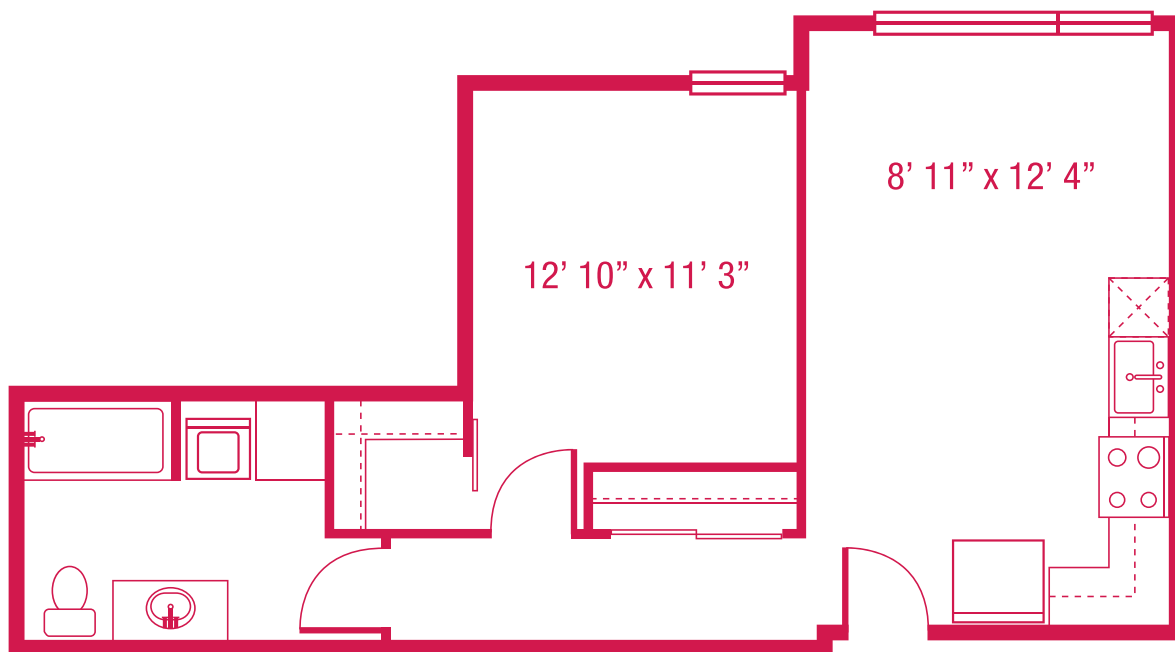

# > C5

1 BED/1 BATH  
670 - 678 SQ.FT.

Units: 305, 405, 505, 605, 705, 805

*\*floorplans are not to scale  
\*all square feet and room dimensions are approximate  
\*features and amenities are subject to change*