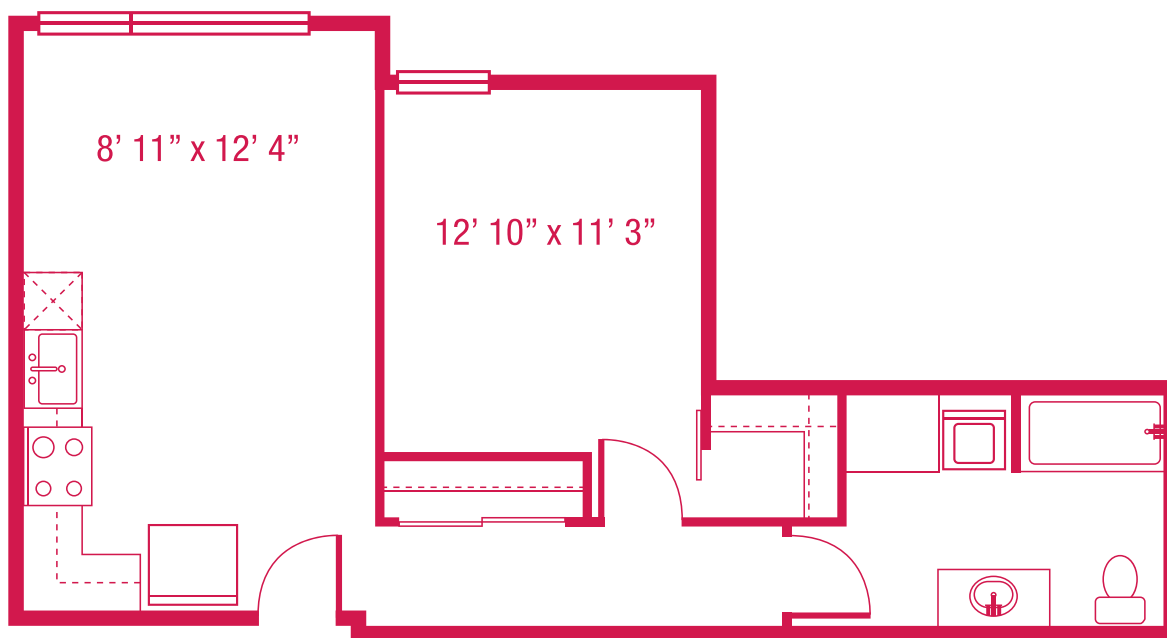

> C6

1 BED/1 BATH
685 SQ.FT.

Units: 304, 404, 504, 604, 704, 804

**floorplans are not to scale
*all square feet and room dimensions are approximate
features and amenities are subject to change