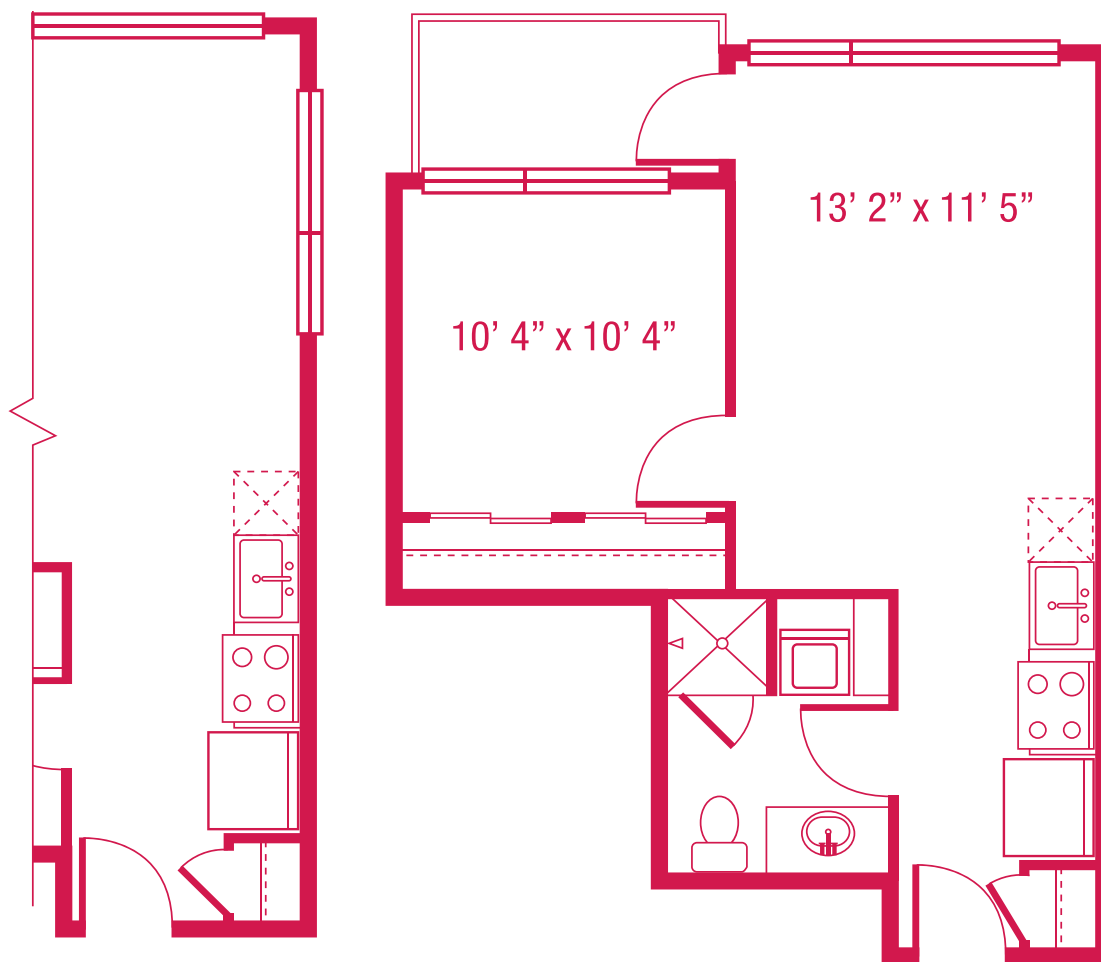

# > C7, C7.1

1 BED/1 BATH  
526-566 SQ.FT.

C7 Units: 301, 401, 501, 601, 701

C7.1 Units: 801

*\*floorplans are not to scale  
\*all square feet and room dimensions are approximate  
\*features and amenities are subject to change*