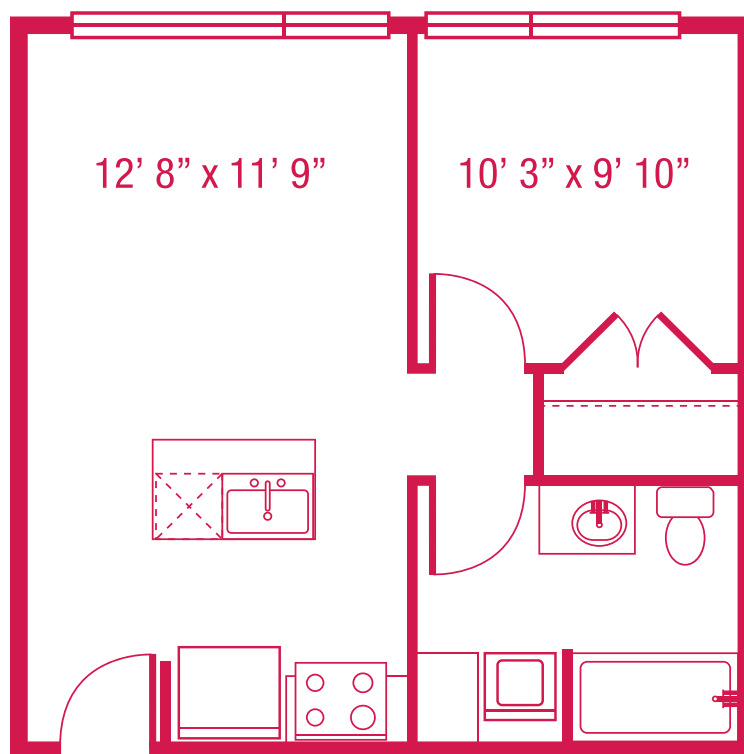

> C8

1 BED/1 BATH
536 SQ.FT.

Units: 326, 426, 526

**floorplans are not to scale
*all square feet and room dimensions are approximate
features and amenities are subject to change