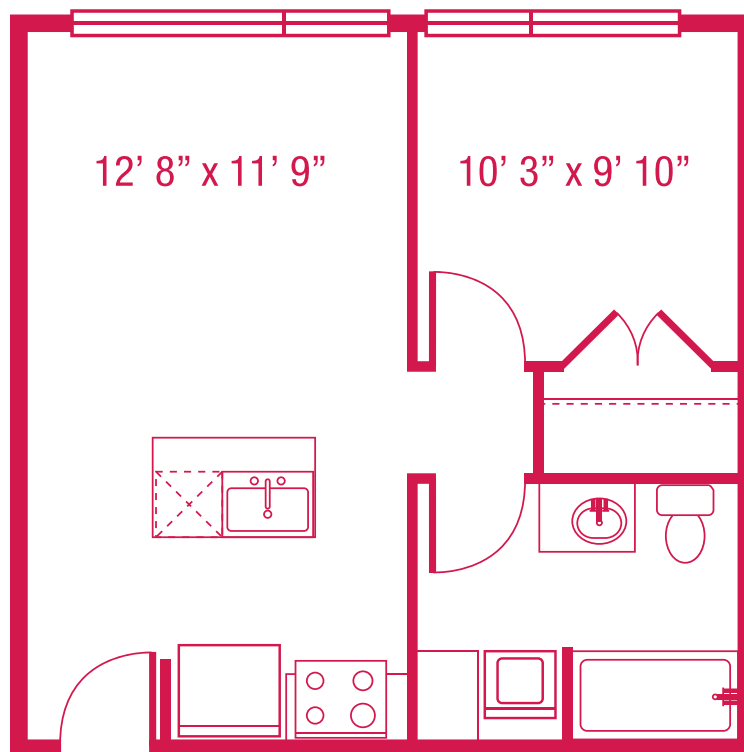

> C8

1 BED/1 BATH
536 SQ.FT.

Units: 326, 426, 526

**floorplans are not to scale
*all square feet and room dimensions are approximate
features and amenities are subject to change