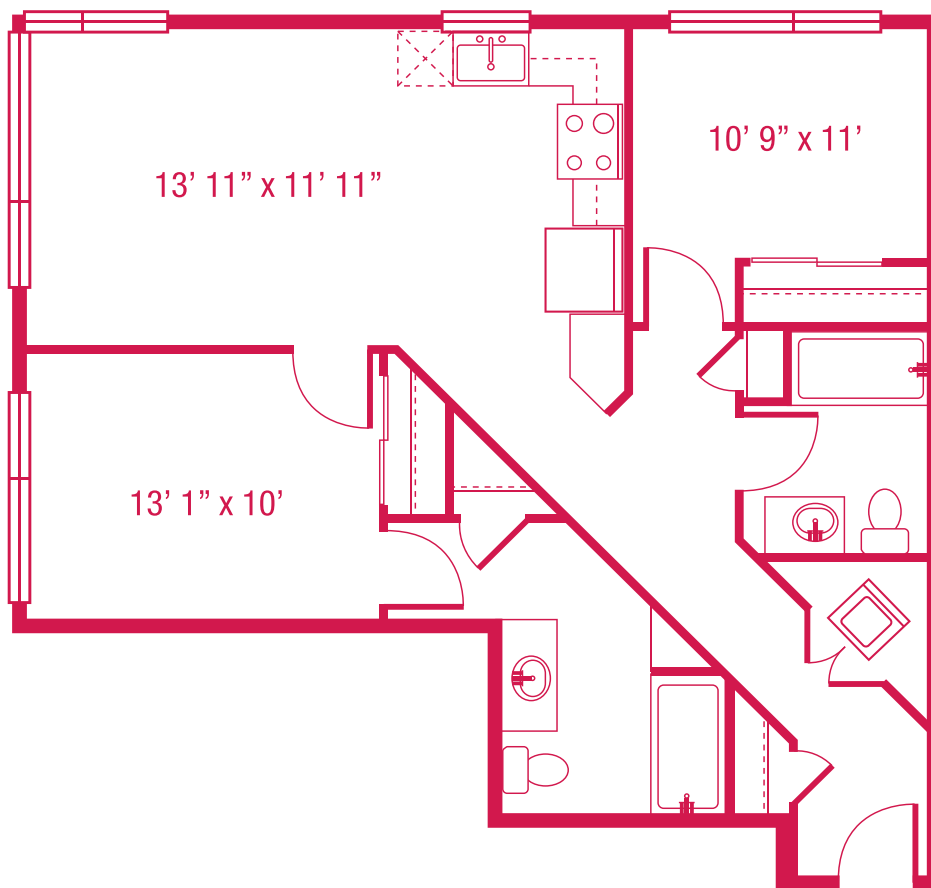

> D1

2 BED/2 BATH  
956 - 959 SQ.FT.

Units: 407, 507, 607, 707, 807

*\*floorplans are not to scale  
\*all square feet and room dimensions are approximate  
\*features and amenities are subject to change*