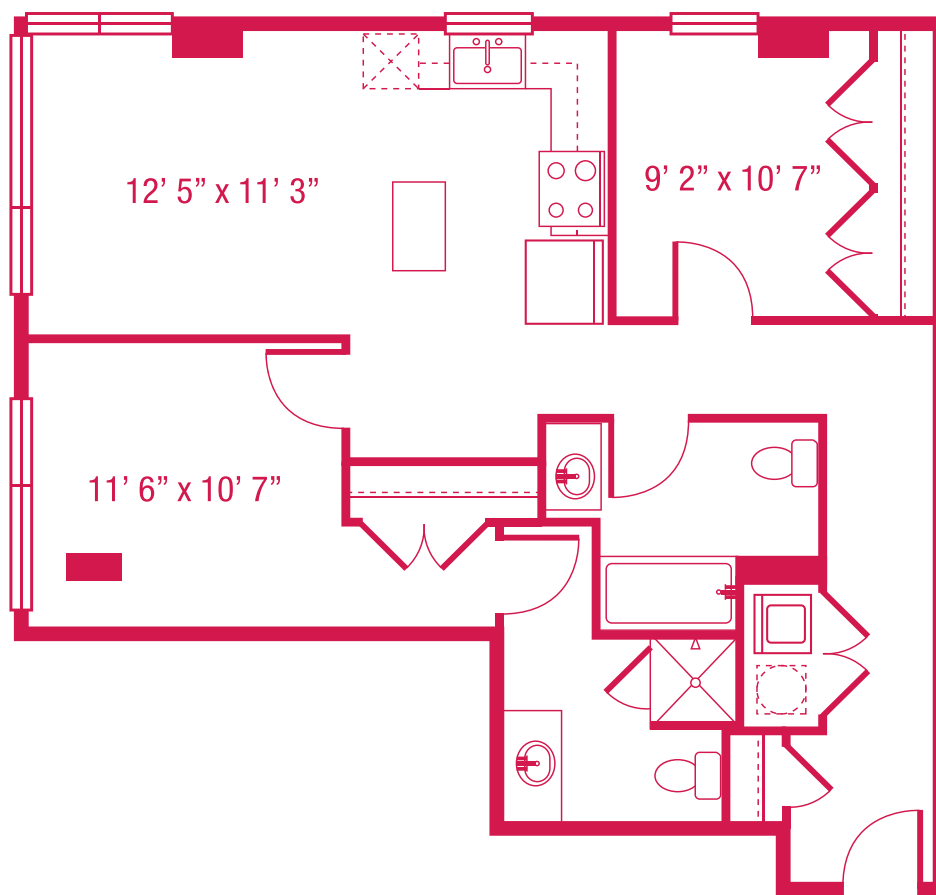

# > D2

2 BED/2 BATH  
956 SQ.FT.

Units: 307

*\*floorplans are not to scale  
\*all square feet and room dimensions are approximate  
\*features and amenities are subject to change*