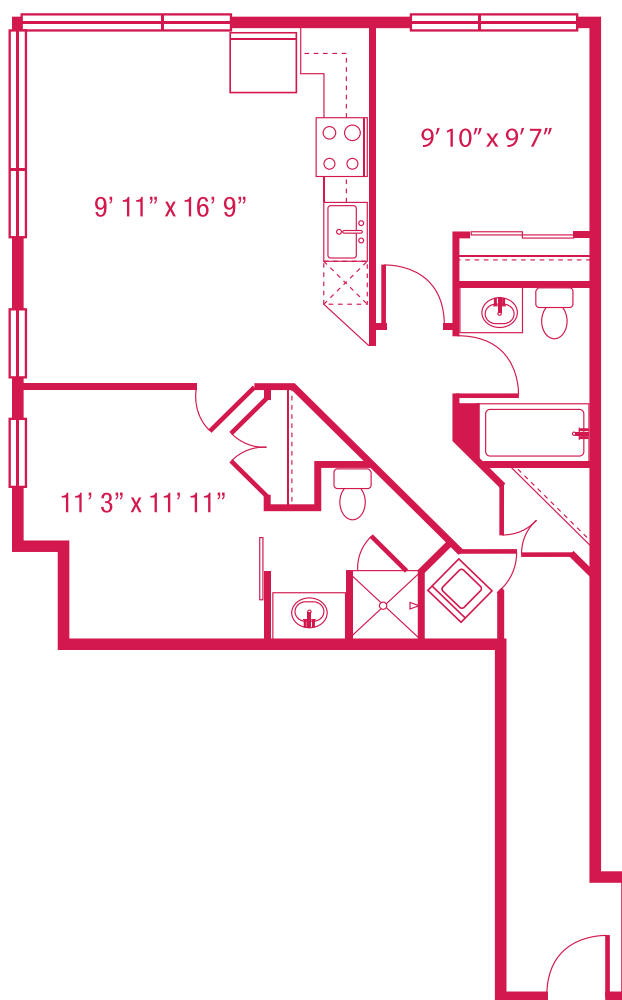

> D3

2 BED/2 BATH
921 SQ.FT.

Units: 325, 425, 525

**floorplans are not to scale
*all square feet and room dimensions are approximate
features and amenities are subject to change