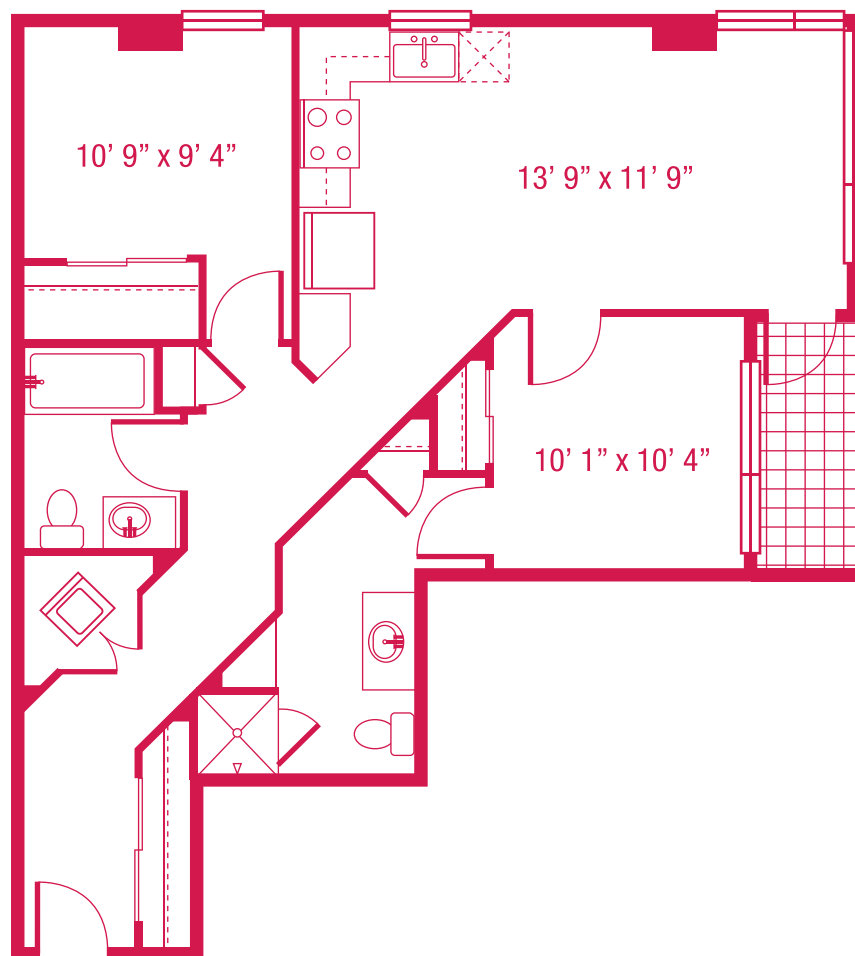

# > D5.1

2 BED/2 BATH  
972 SQ.FT.

Units: 302

*\*floorplans are not to scale  
\*all square feet and room dimensions are approximate  
\*features and amenities are subject to change*