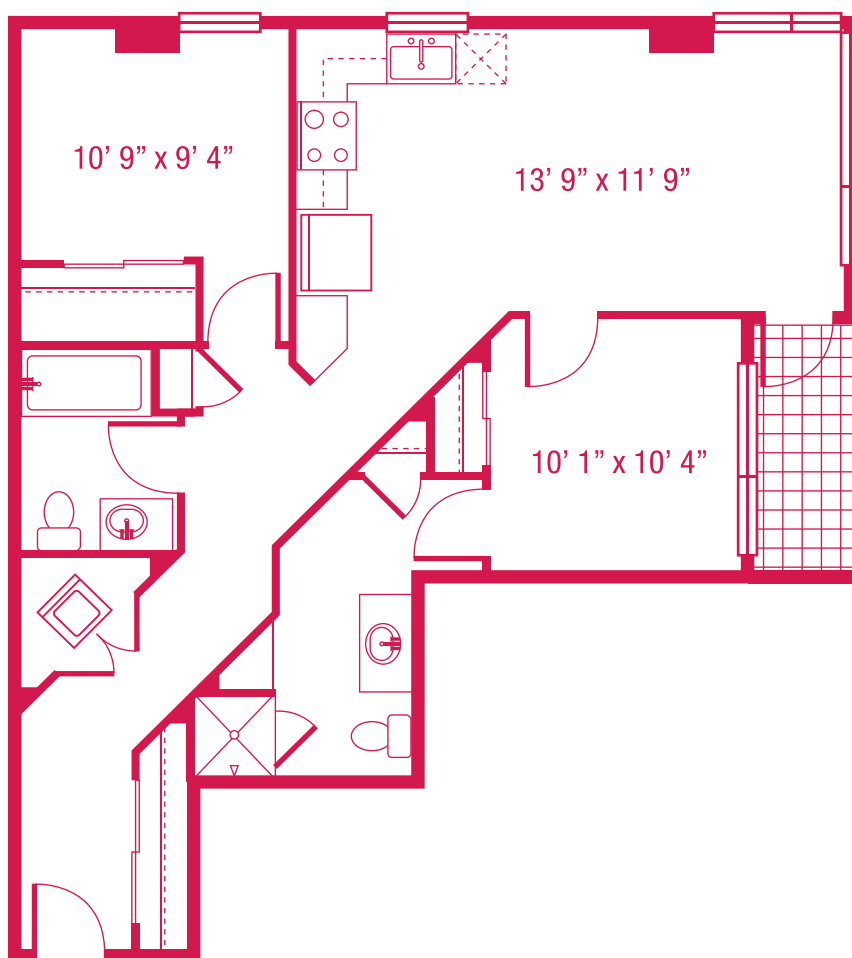

> D5.1

2 BED/2 BATH
972 SQ.FT.

Units: 302

**floorplans are not to scale
*all square feet and room dimensions are approximate
features and amenities are subject to change