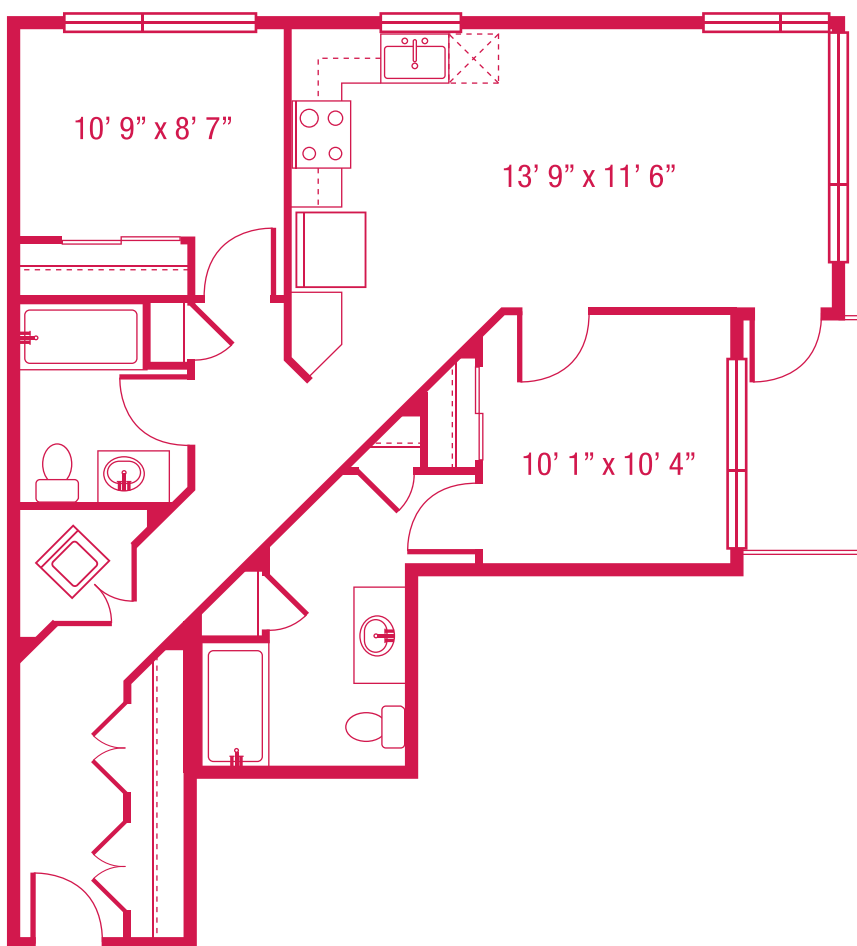

> D5

2 BED/2 BATH
972 SQ.FT.

Units: 402, 502, 602, 702, 802

**floorplans are not to scale
*all square feet and room dimensions are approximate
features and amenities are subject to change