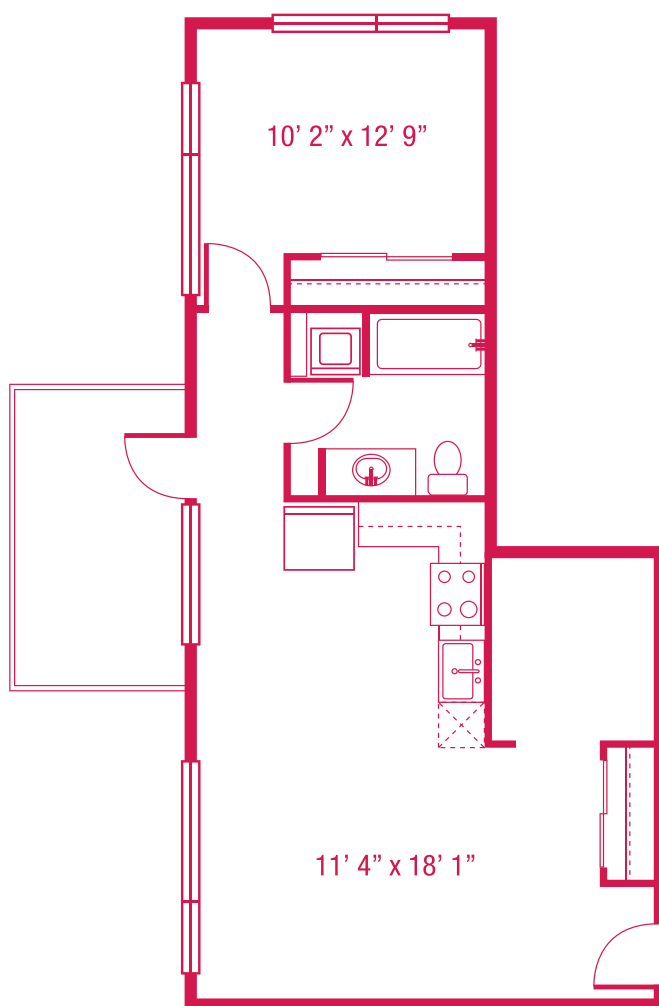

> D6

1 BED/1 BATH/DEN  
793 - 796 SQ.FT.

Units: 619 (Patio), 719, 819

*\*floorplans are not to scale  
\*all square feet and room dimensions are approximate  
\*features and amenities are subject to change*