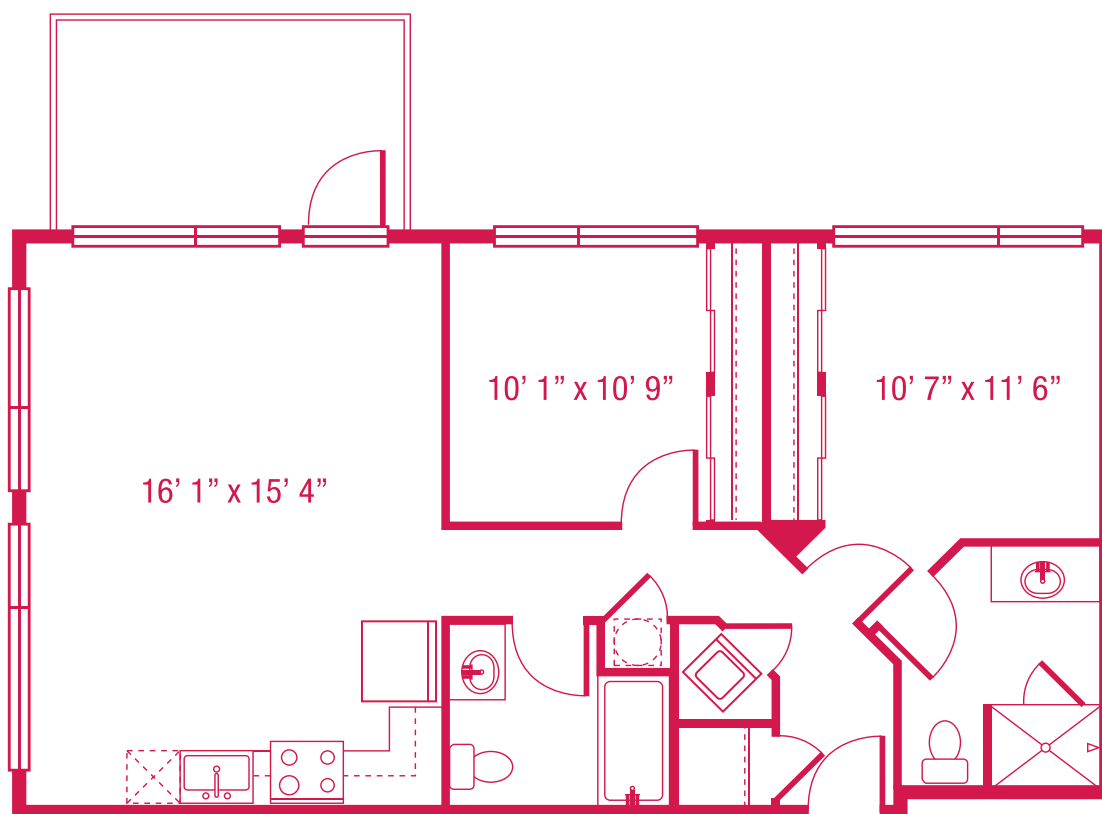

> D7

2 BED/2 BATH
989 SQ.FT.

Units: 621, 721 (No Patio)

**floorplans are not to scale
*all square feet and room dimensions are approximate
features and amenities are subject to change