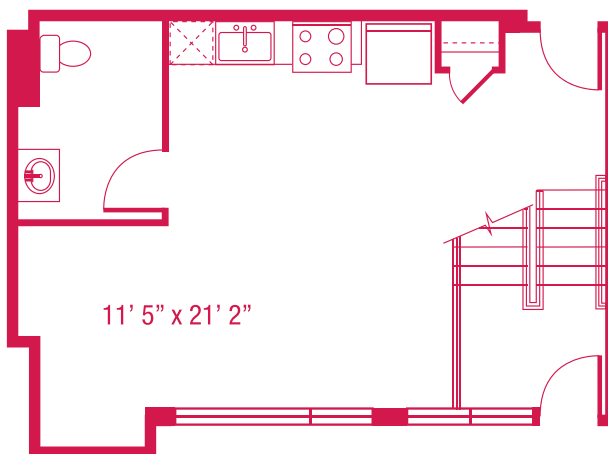

# > LIVE-WORK 01

LIVE-WORK  
896 SQ.FT.

Units: 105

*\*floorplans are not to scale  
\*all square feet and room dimensions are approximate  
\*features and amenities are subject to change*