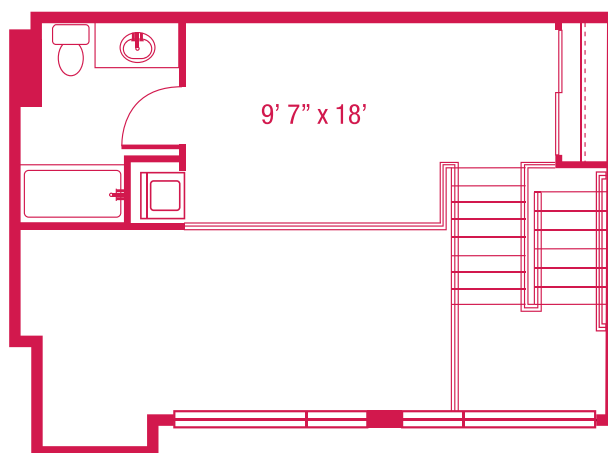

# > LIVE-WORK 01

LIVE-WORK  
896 SQ.FT.

Units: 105

*\*floorplans are not to scale  
\*all square feet and room dimensions are approximate  
\*features and amenities are subject to change*