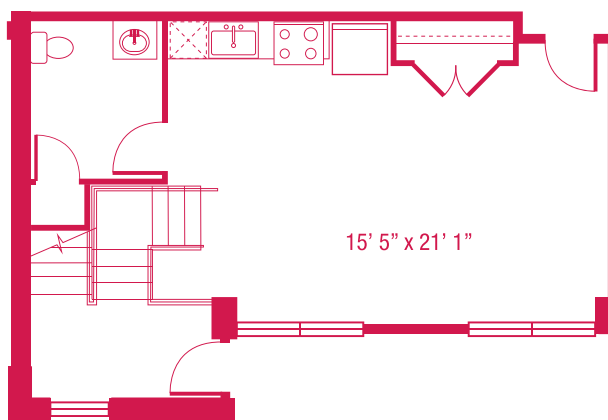

> LIVE-WORK 02

LIVE-WORK
968 SQ.FT.

Units: 106

**floorplans are not to scale
*all square feet and room dimensions are approximate
features and amenities are subject to change