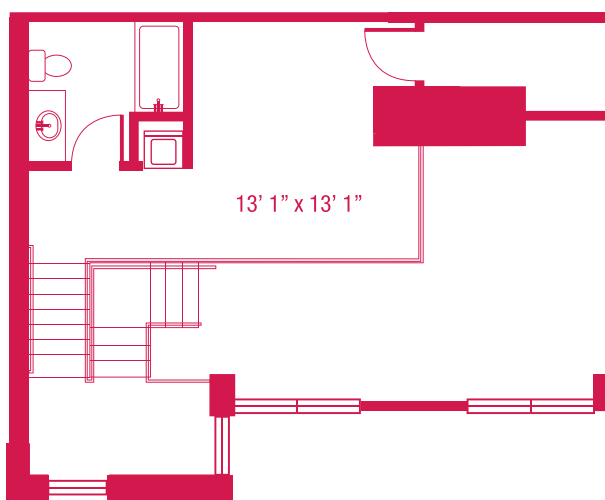

> LIVE-WORK 02

LIVE-WORK
968 SQ.FT.

Units: 106

**floorplans are not to scale
*all square feet and room dimensions are approximate
features and amenities are subject to change