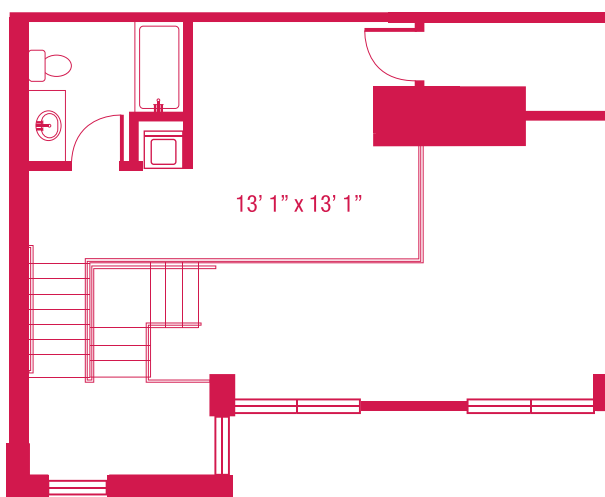

> LIVE-WORK 02

LIVE-WORK
968 SQ.FT.

Units: 106

**floorplans are not to scale
*all square feet and room dimensions are approximate
features and amenities are subject to change