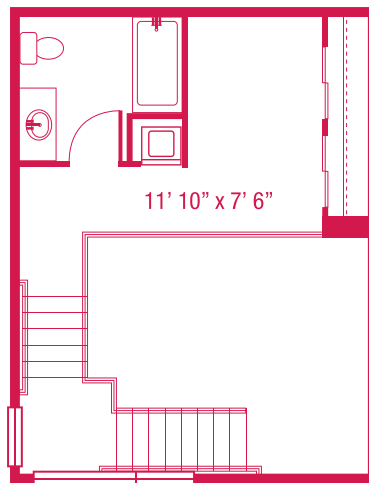

> LIVE-WORK 04

LIVE-WORK
823 SQ.FT.

Units: 107

**floorplans are not to scale
*all square feet and room dimensions are approximate
features and amenities are subject to change