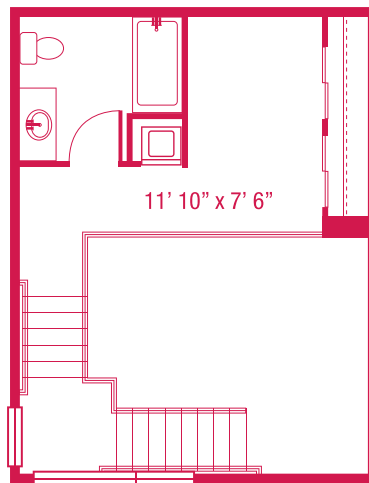

# > LIVE-WORK 04

LIVE-WORK  
823 SQ.FT.

Units: 107

*\*floorplans are not to scale  
\*all square feet and room dimensions are approximate  
\*features and amenities are subject to change*