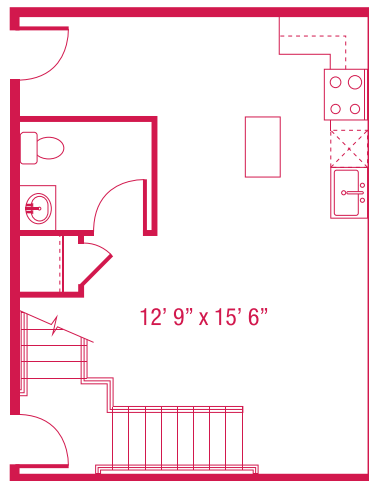

> LIVE-WORK 04

LIVE-WORK
823 SQ.FT.

Units: 107

**floorplans are not to scale
*all square feet and room dimensions are approximate
features and amenities are subject to change