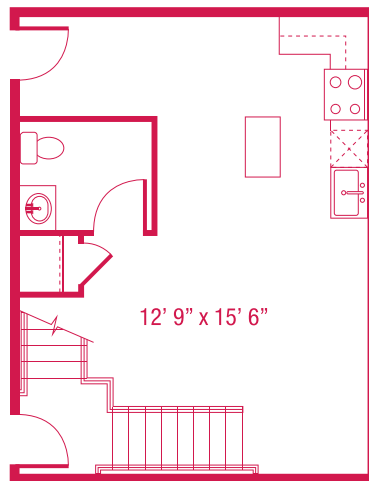

# > LIVE-WORK 04

LIVE-WORK  
823 SQ.FT.

Units: 107

*\*floorplans are not to scale  
\*all square feet and room dimensions are approximate  
\*features and amenities are subject to change*